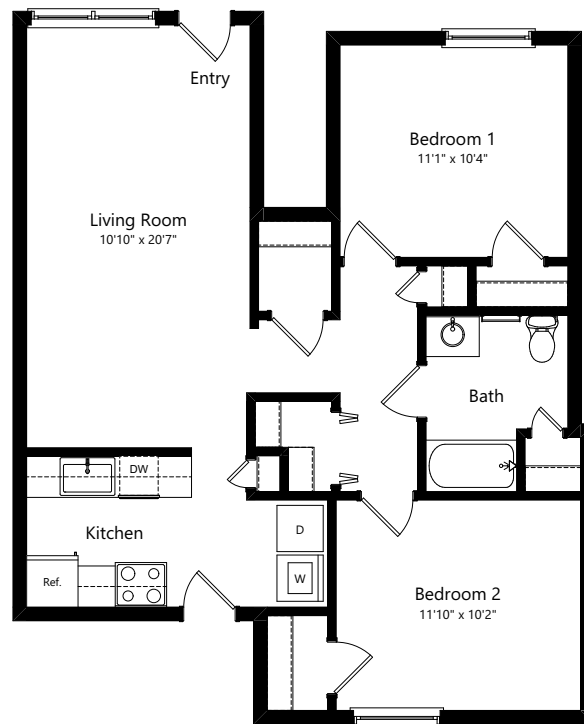

CAT, DOG

MAX PETS

2

B1

2 BEDROOM, 1 BATH
SQ FT: 855 SQ FT

HOME FEATURES

- ✓ Interior Renovations Coming Soon
- ✓ Fully-Equipped Kitchen
- ✓ Wood-Inspired Flooring
- ✓ Plush Carpet
- ✓ Spacious Floorplans
- ✓ Washer & Dryer Connections
- ✓ Large Closets
- ✓ Patio or Balcony