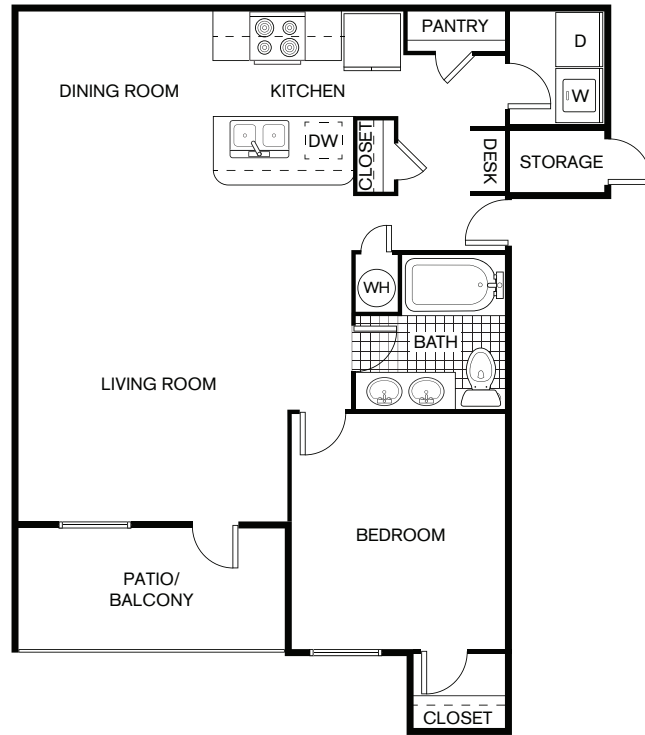

PET POLICY TYPE

CAT, DOG

MAX PETS

2

A1

**1 BEDROOM, 1 BATH
SQ FT: 796 SQ FT**

HOME FEATURES

- ✓ Microwave*
- ✓ Garbage Disposal
- ✓ Dishwasher
- ✓ Mini Blinds
- ✓ Entry Closet
- ✓ Quartz Countertops*
- ✓ Wood-Inspired Kitchen Flooring