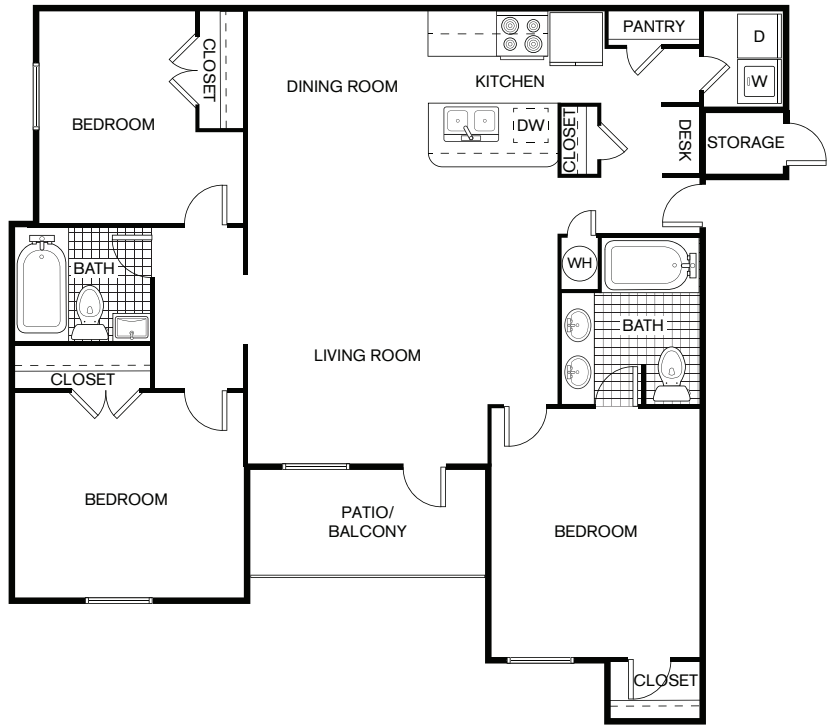

PET POLICY TYPE

CAT, DOG

MAX PETS

2

C1

**3 BEDROOM, 2 BATH
SQ FT: 1,150 SQ FT**

HOME FEATURES

- ✓ Microwave*
- ✓ Mini Blinds
- ✓ Wood-Inspired Kitchen Flooring
- ✓ Garbage Disposal
- ✓ Entry Closet
- ✓ Dishwasher
- ✓ Quartz Countertops*