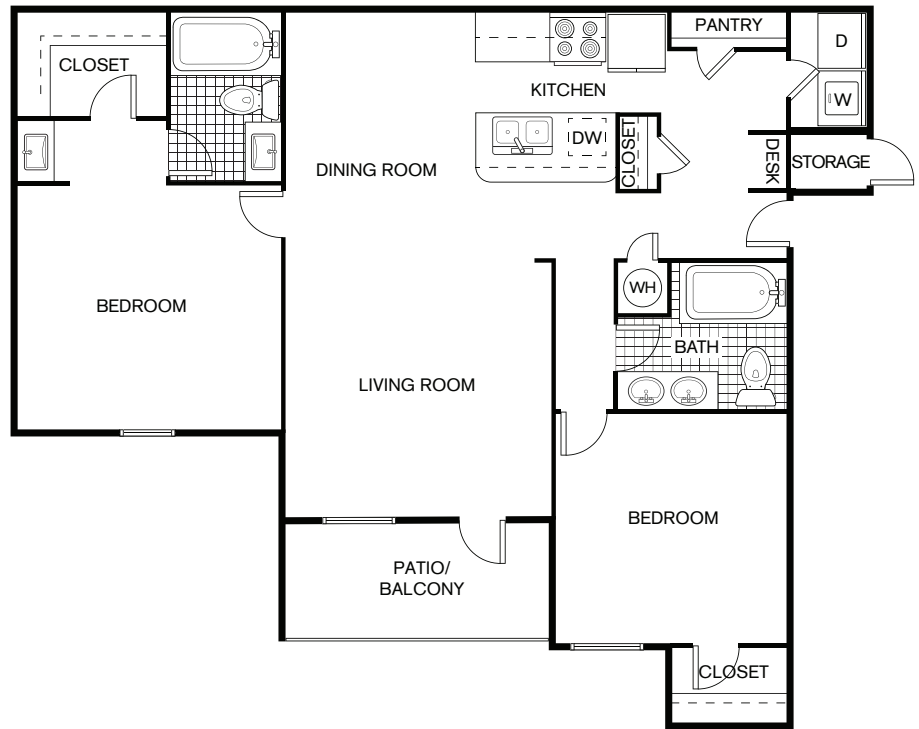

PET POLICY TYPE

CAT, DOG

MAX PETS

2

B1

2 BEDROOM, 2 BATH
SQ FT: 1,082 SQ FT

HOME FEATURES

- ✓ Microwave*
- ✓ Garbage Disposal
- ✓ Dishwasher
- ✓ Mini Blinds
- ✓ Entry Closet
- ✓ Quartz Countertops*
- ✓ Wood-Inspired Kitchen Flooring