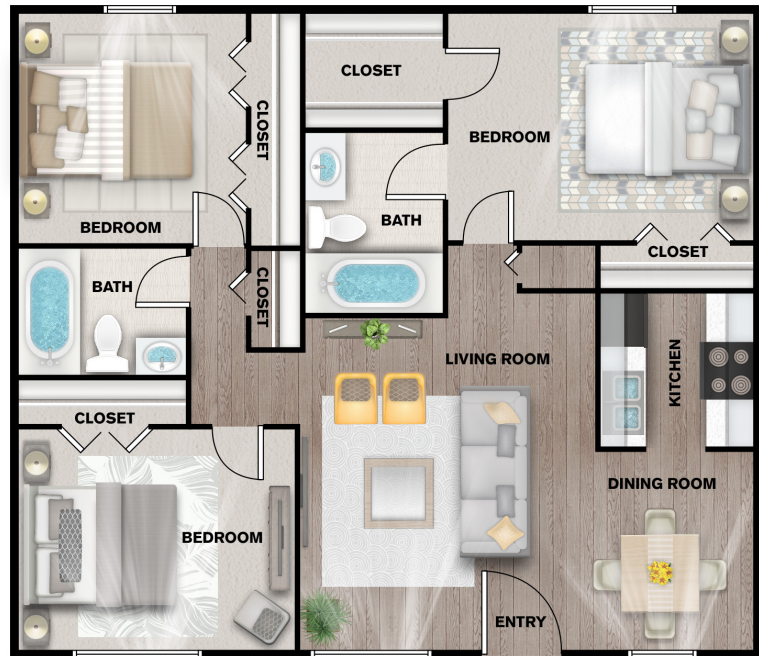

CAT, DOG

MAX PETS

2

C1

3 BEDROOM, 2 BATH
SQ FT: 1,156 SQ FT

HOME FEATURES

- ✓ Air Conditioning
- ✓ Ceiling Fan
- ✓ Fireplace
- ✓ Garbage Disposal
- ✓ Washer and Dryer Connections
- ✓ Walk-In Closets

*Available in select units