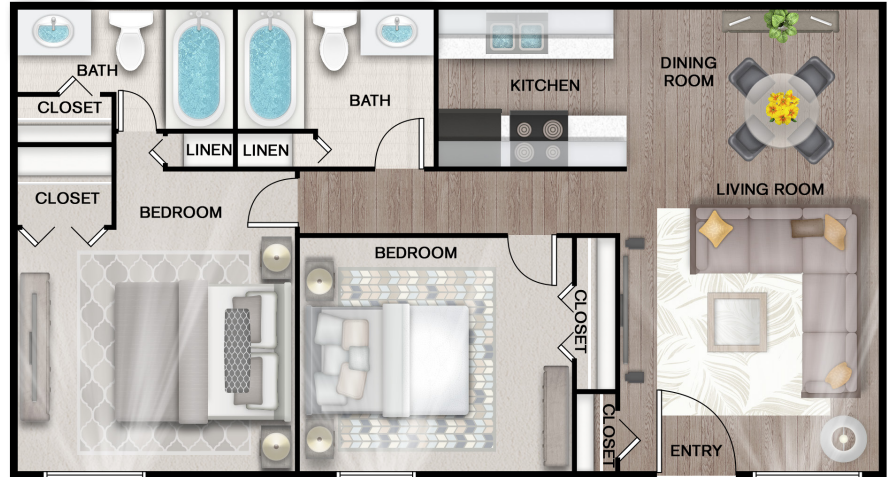

CAT, DOG

MAX PETS

2

B4

2 BEDROOM, 2 BATH
SQ FT: 963 SQ FT

HOME FEATURES

- ✓ Air Conditioning
- ✓ Ceiling Fan
- ✓ Fireplace
- ✓ Garbage Disposal
- ✓ Washer and Dryer Connections
- ✓ Walk-In Closets

*Available in select units