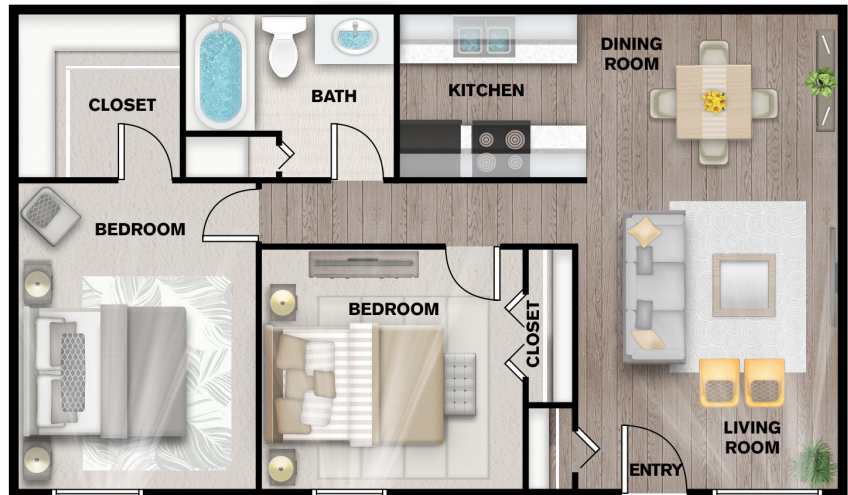

CAT, DOG

MAX PETS

2

B3

2 BEDROOM, 1 BATH
SQ FT: 952 SQ FT

HOME FEATURES

- ✓ Air Conditioning
- ✓ Ceiling Fan
- ✓ Fireplace
- ✓ Garbage Disposal
- ✓ Washer and Dryer Connections
- ✓ Walk-In Closets

*Available in select units