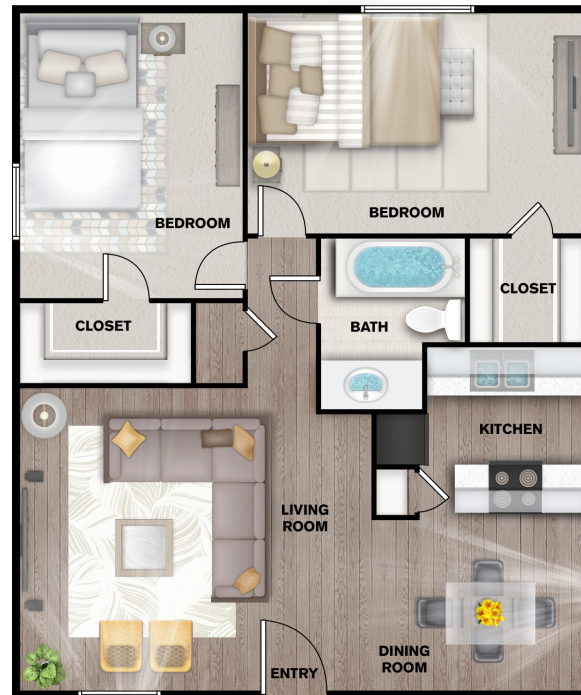

CAT, DOG

MAX PETS

2

B1

2 BEDROOM, 1 BATH
SQ FT: 918 SQ FT

HOME FEATURES

- ✓ Air Conditioning
- ✓ Ceiling Fan
- ✓ Fireplace
- ✓ Garbage Disposal
- ✓ Washer and Dryer Connections
- ✓ Walk-In Closets

*Available in select units