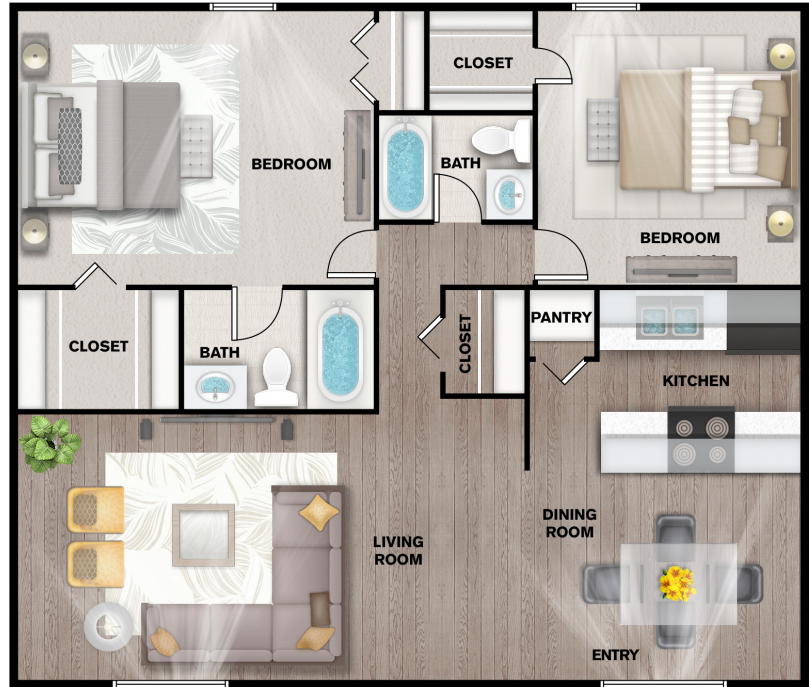

CAT, DOG

MAX PETS

2

B5

2 BEDROOM, 2 BATH
SQ FT: 1,020 SQ FT

HOME FEATURES

- ✓ Air Conditioning
- ✓ Ceiling Fan
- ✓ Fireplace
- ✓ Garbage Disposal
- ✓ Washer and Dryer Connections
- ✓ Walk-In Closets

*Available in select units