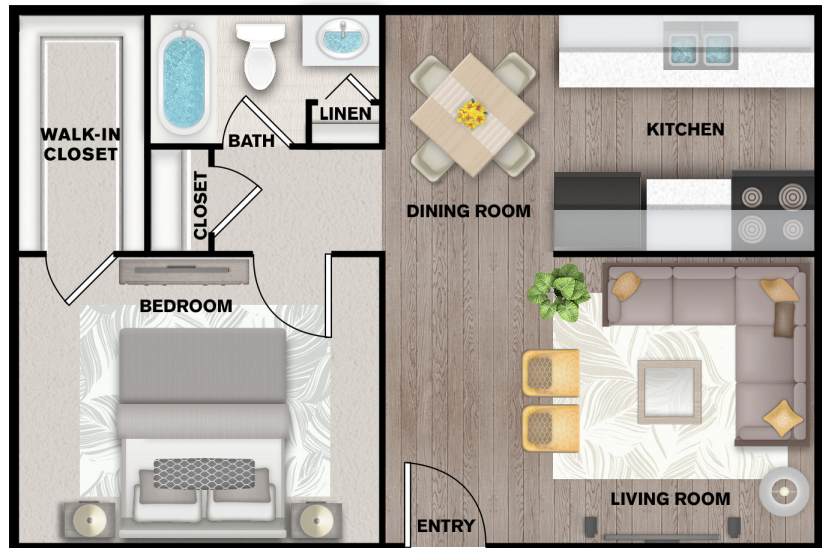

CAT, DOG

MAX PETS

2

A2

1 BEDROOM, 1 BATH
SQ FT: 715 SQ FT

HOME FEATURES

- ✓ Air Conditioning
- ✓ Ceiling Fan
- ✓ Fireplace
- ✓ Garbage Disposal
- ✓ Washer and Dryer Connections
- ✓ Walk-In Closets

*Available in select units