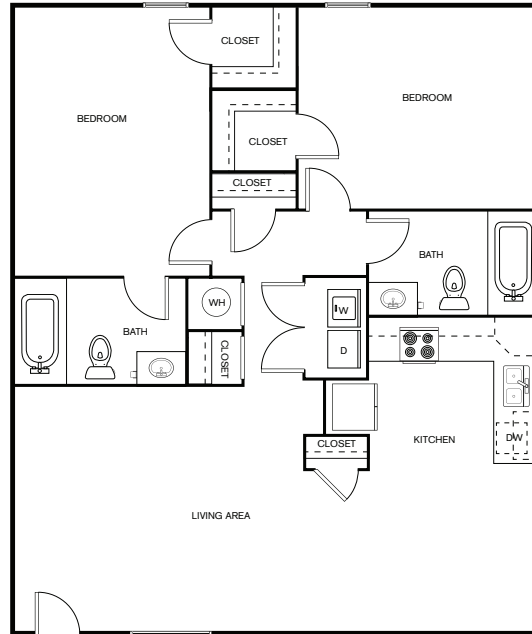

**PET POLICY TYPE**

CAT, DOG

**MAX PETS**

2

**B2**

**2 BEDROOM, 2 BATH**  
**SQ. FT: 824 SQ. FT**

**APARTMENT FEATURES**

- ✓ Overhead Lighting
- ✓ 2" Blinds
- ✓ Ceiling Fans
- ✓ Stainless Steel Appliances\*
- ✓ Upgraded Counter Tops\*
- ✓ Wood Style Flooring\*
- ✓ LED Lighting\*