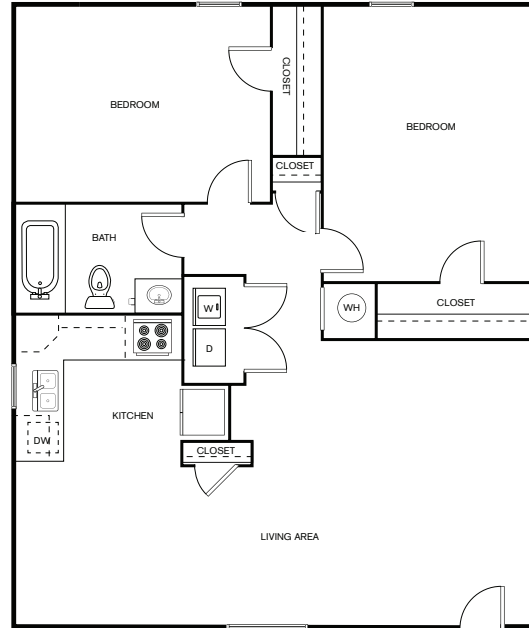

MAX PETS

2

B1

2 BEDROOM, 1 BATH
SQ FT: 750 SQ FT

APARTMENT FEATURES

- ✓ Overhead Lighting
- ✓ 2" Blinds
- ✓ Ceiling Fans
- ✓ Stainless Steel Appliances*
- ✓ Upgraded Counter Tops*
- ✓ Wood Style Flooring*
- ✓ LED Lighting*