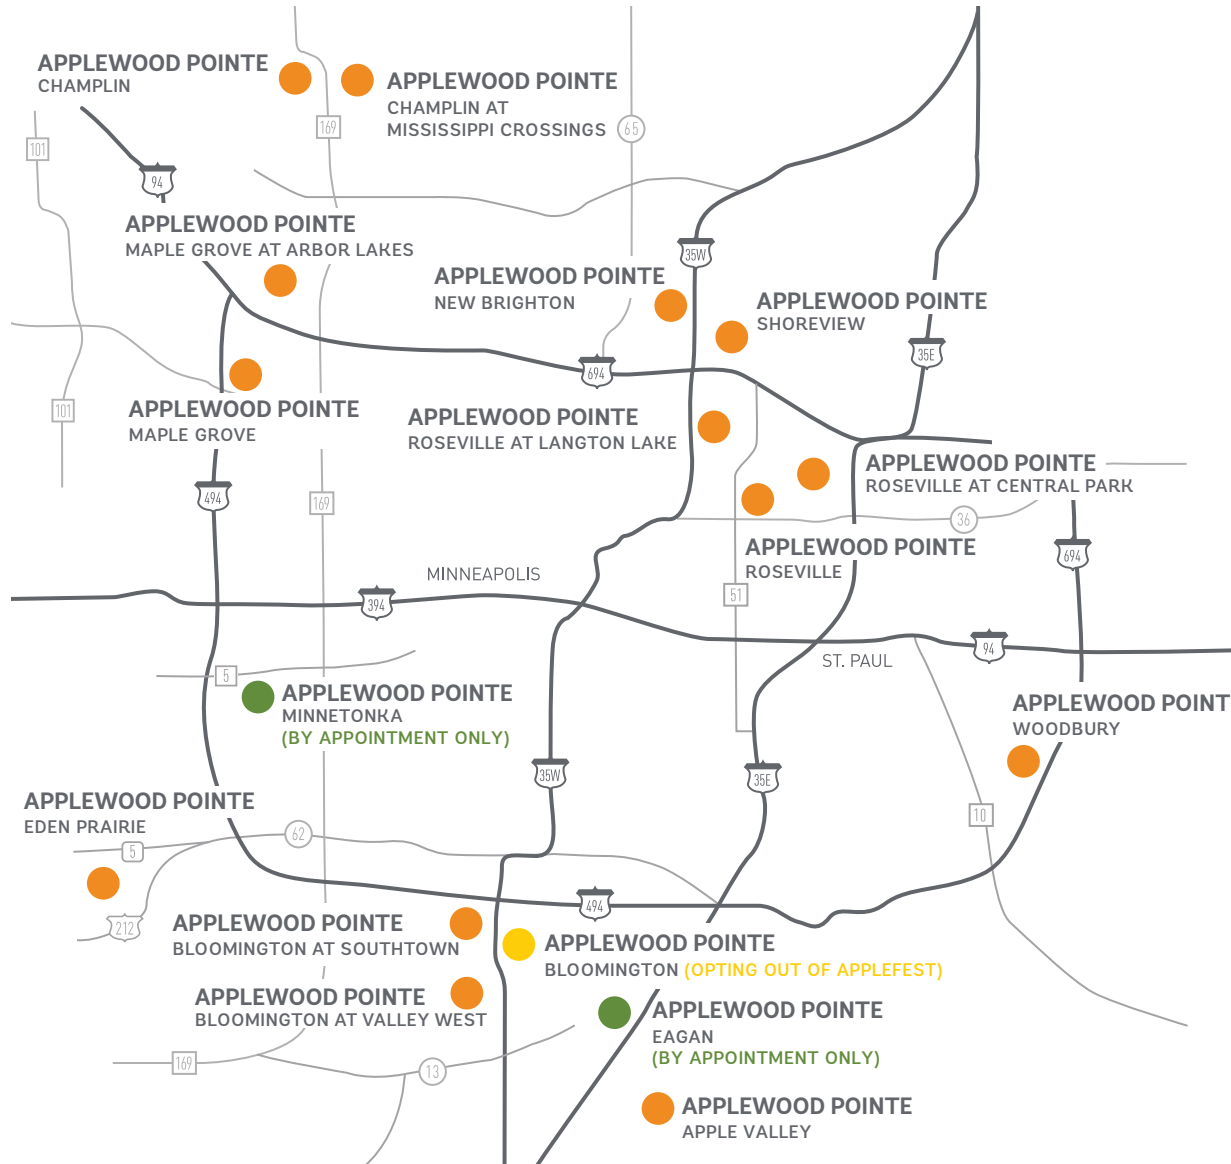

Join us for
our 14th annual

APPLE*fest*

Thursday, October 10th
1 - 4 p.m.

APPLEWOOD POINTE
COOPERATIVE COMMUNITIES

Guided tours • Refreshments • Meet resident members

See for yourself what senior cooperative living is all about!

Visit one community or all – it's up to you.

Thursday, October 10th
1 - 4 p.m.

Participating Cooperative Locations:

Apple Valley
651.302.7760

Maple Grove
763.553.0341

Shoreview
651.529.1880

Bloomington
at Southtown*
952.881.1001

Maple Grove
at Arbor Lakes
763.760.7800

Woodbury*
651.578.0850

Bloomington
at Valley West
952.737.6140

New Brighton*
651.636.1137

BY APPT. ONLY:

Eagan
651.350.3800

Champlin
763.233.0600

Roseville*
651.636.2161

Minnetonka
952.230.6100

Champlin at
Mississippi Crossings
763.233.0520

Roseville at
Central Park
651.424.4500

Eden Prairie
612.448.8000

Roseville at
Langton Lake*
651.633.4421

*55+ locations

Visit our website to learn more
about future cooperative locations
and see upcoming events:
www.amiralive.com/applewoodpointe