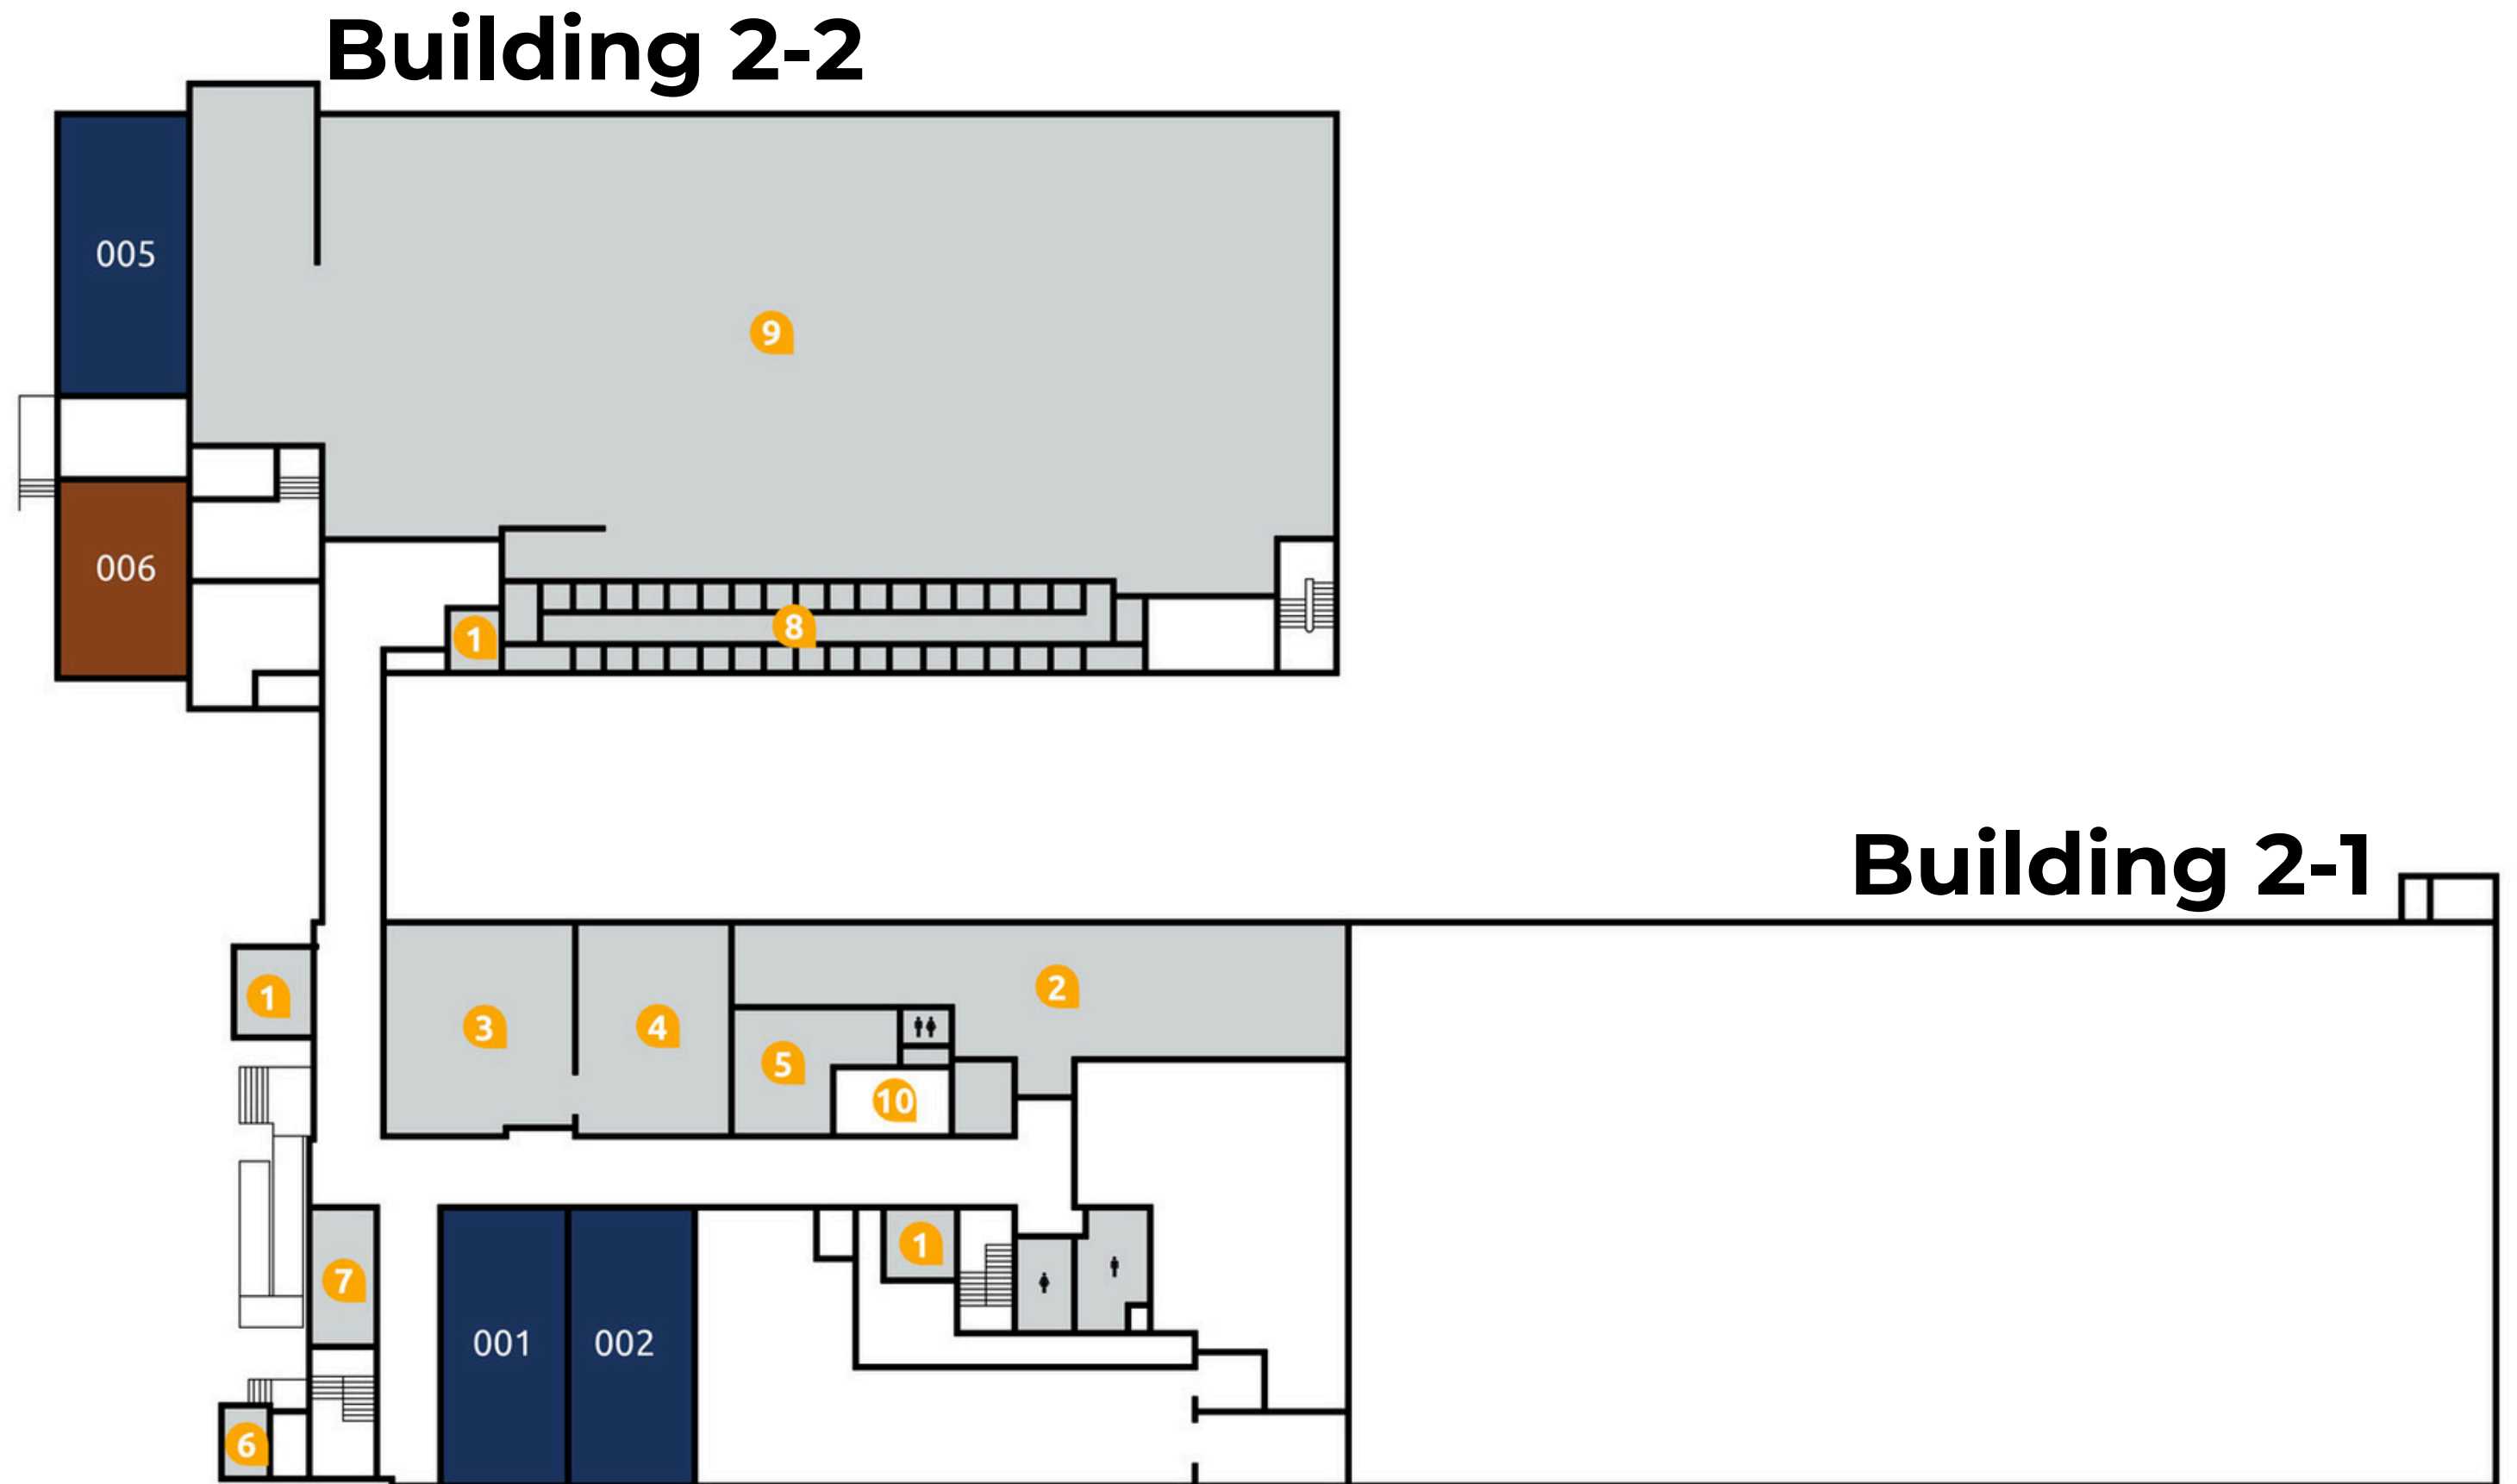

UNIT TYPE

1 Bed, 1 Bath

2 Bed, 2 Bath

FEATURES

- 1 Elevator
- 2 Bowling Alley
- 3 Cardio Studio
- 4 Weight Room
- 5 Yoga Studio
- 6 Pet Wash
- 7 Conference Room
- 8 Storage Lockers
- 9 Parking Garage
- 10 Laundry Room

Lower Level

3531 Tire Town Road
Winston-Salem, NC 27105

UNIT TYPE

1 Bed, 1 Bath

2 Bed, 2 Bath

3 Bed, 2 Bath

FEATURES

1 Elevator

UNIT TYPE

1 Bed, 1 Bath

2 Bed, 2 Bath

3 Bed, 2 Bath

FEATURES

1 Elevator

Level 2

Building 2-2