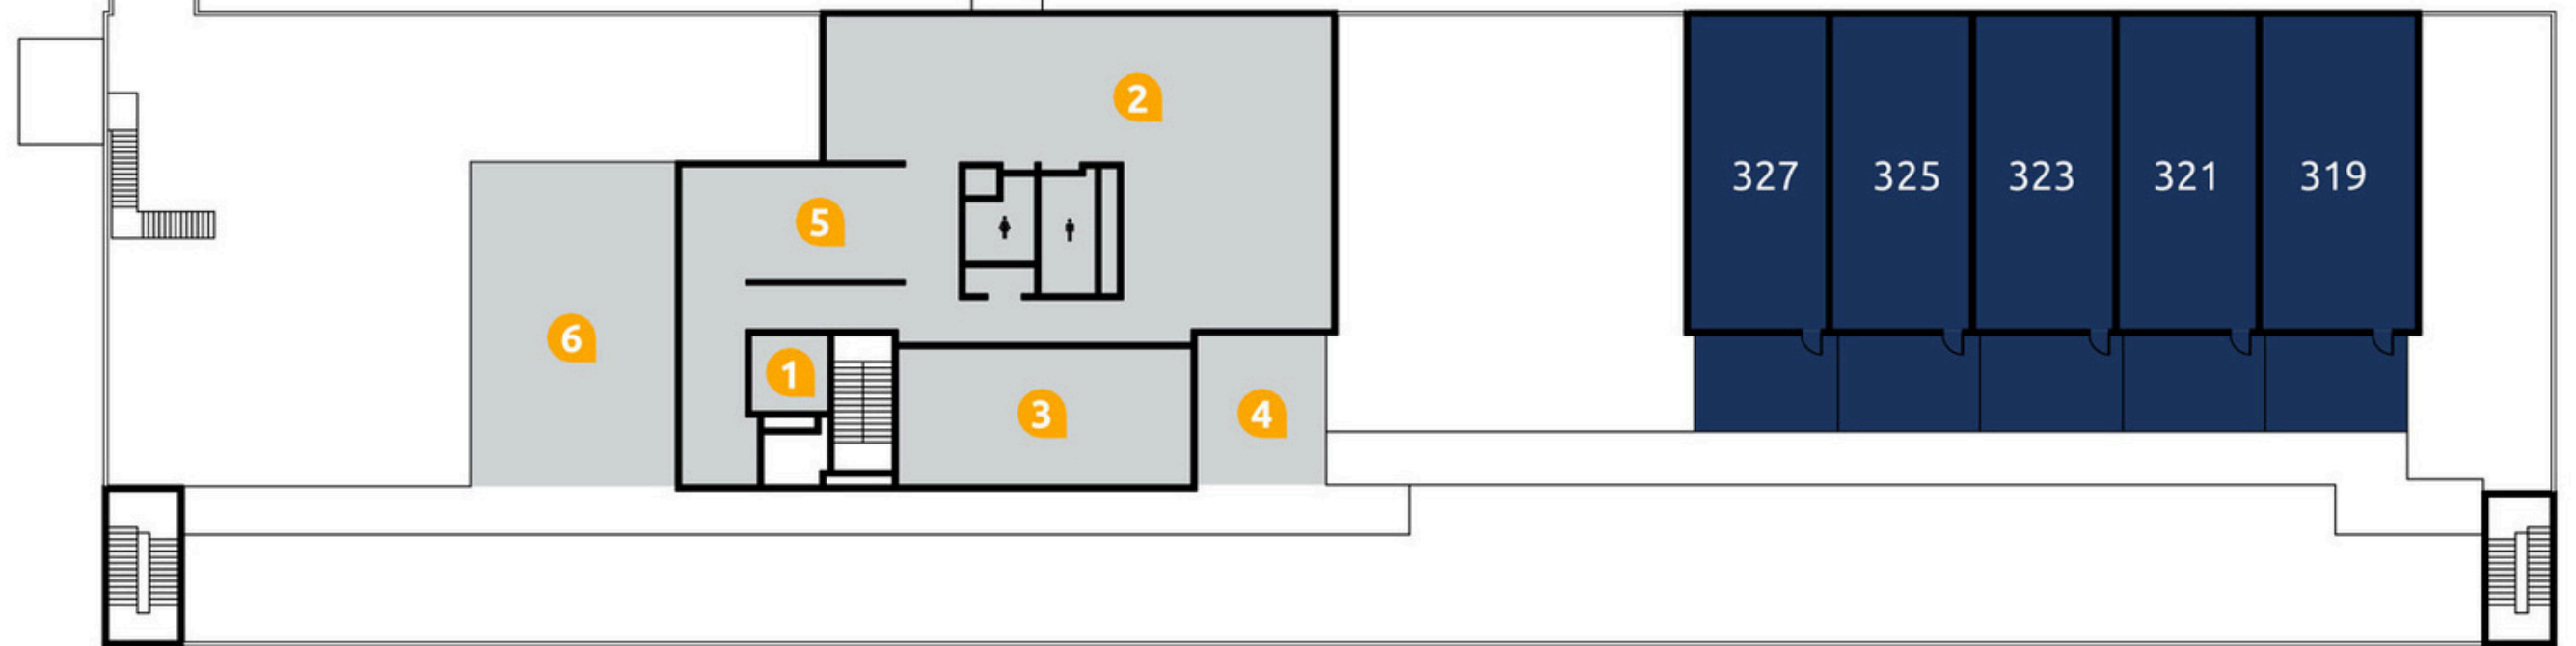

Building 2-1

3531 Tire Town Road
Winston-Salem, NC 27105