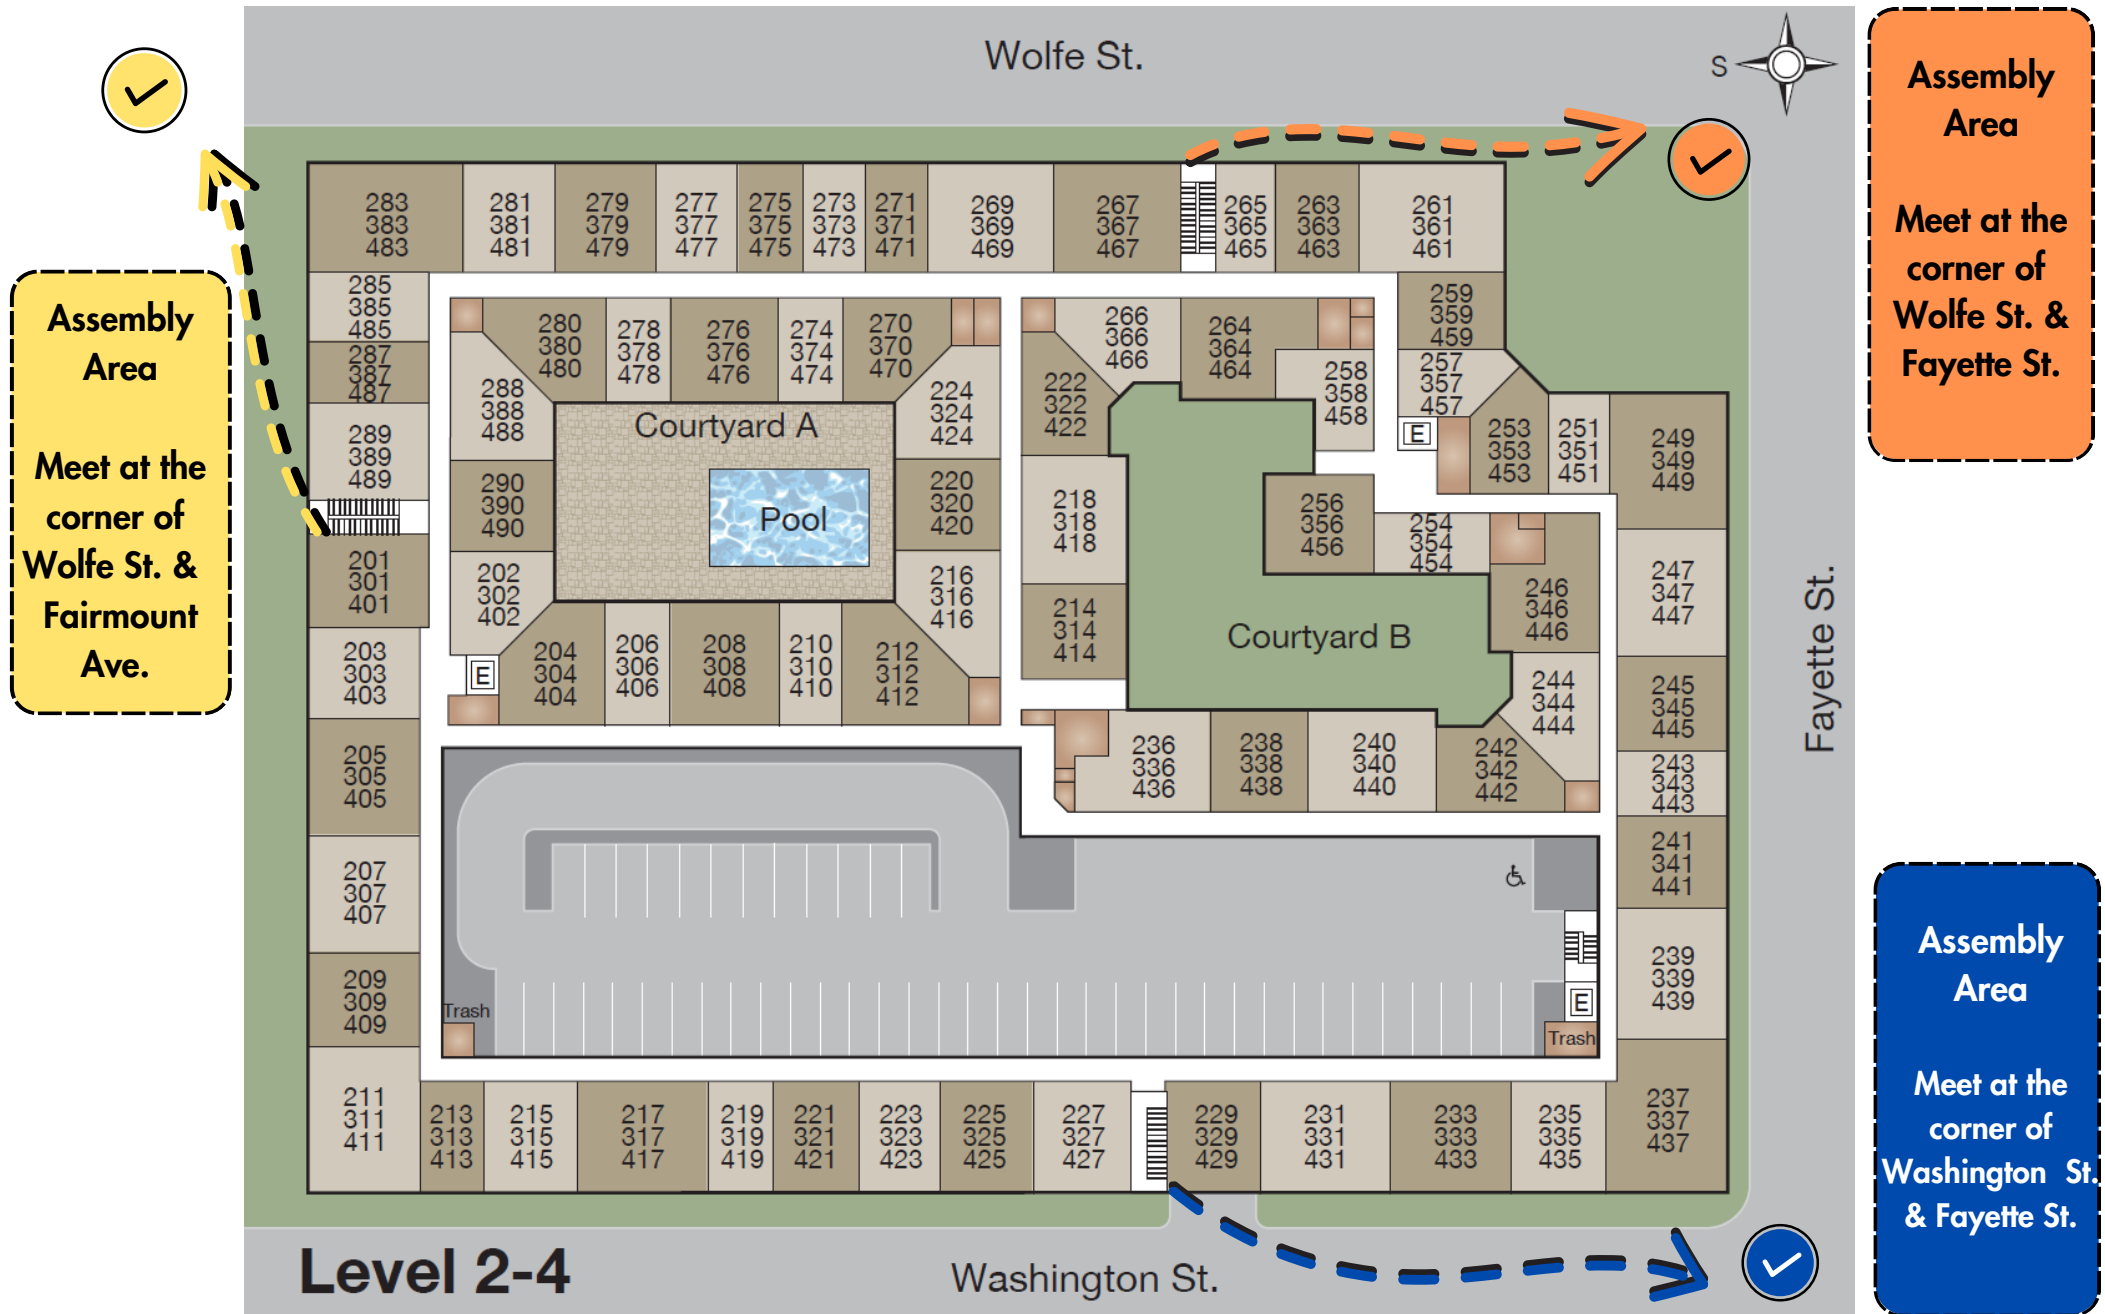

THE TALA AT WASHINGTON HILL ASSEMBLY AREAS

*** Identify the color dot for your exit and head to the assembly area with the same color or as otherwise directed by local authority during emergency