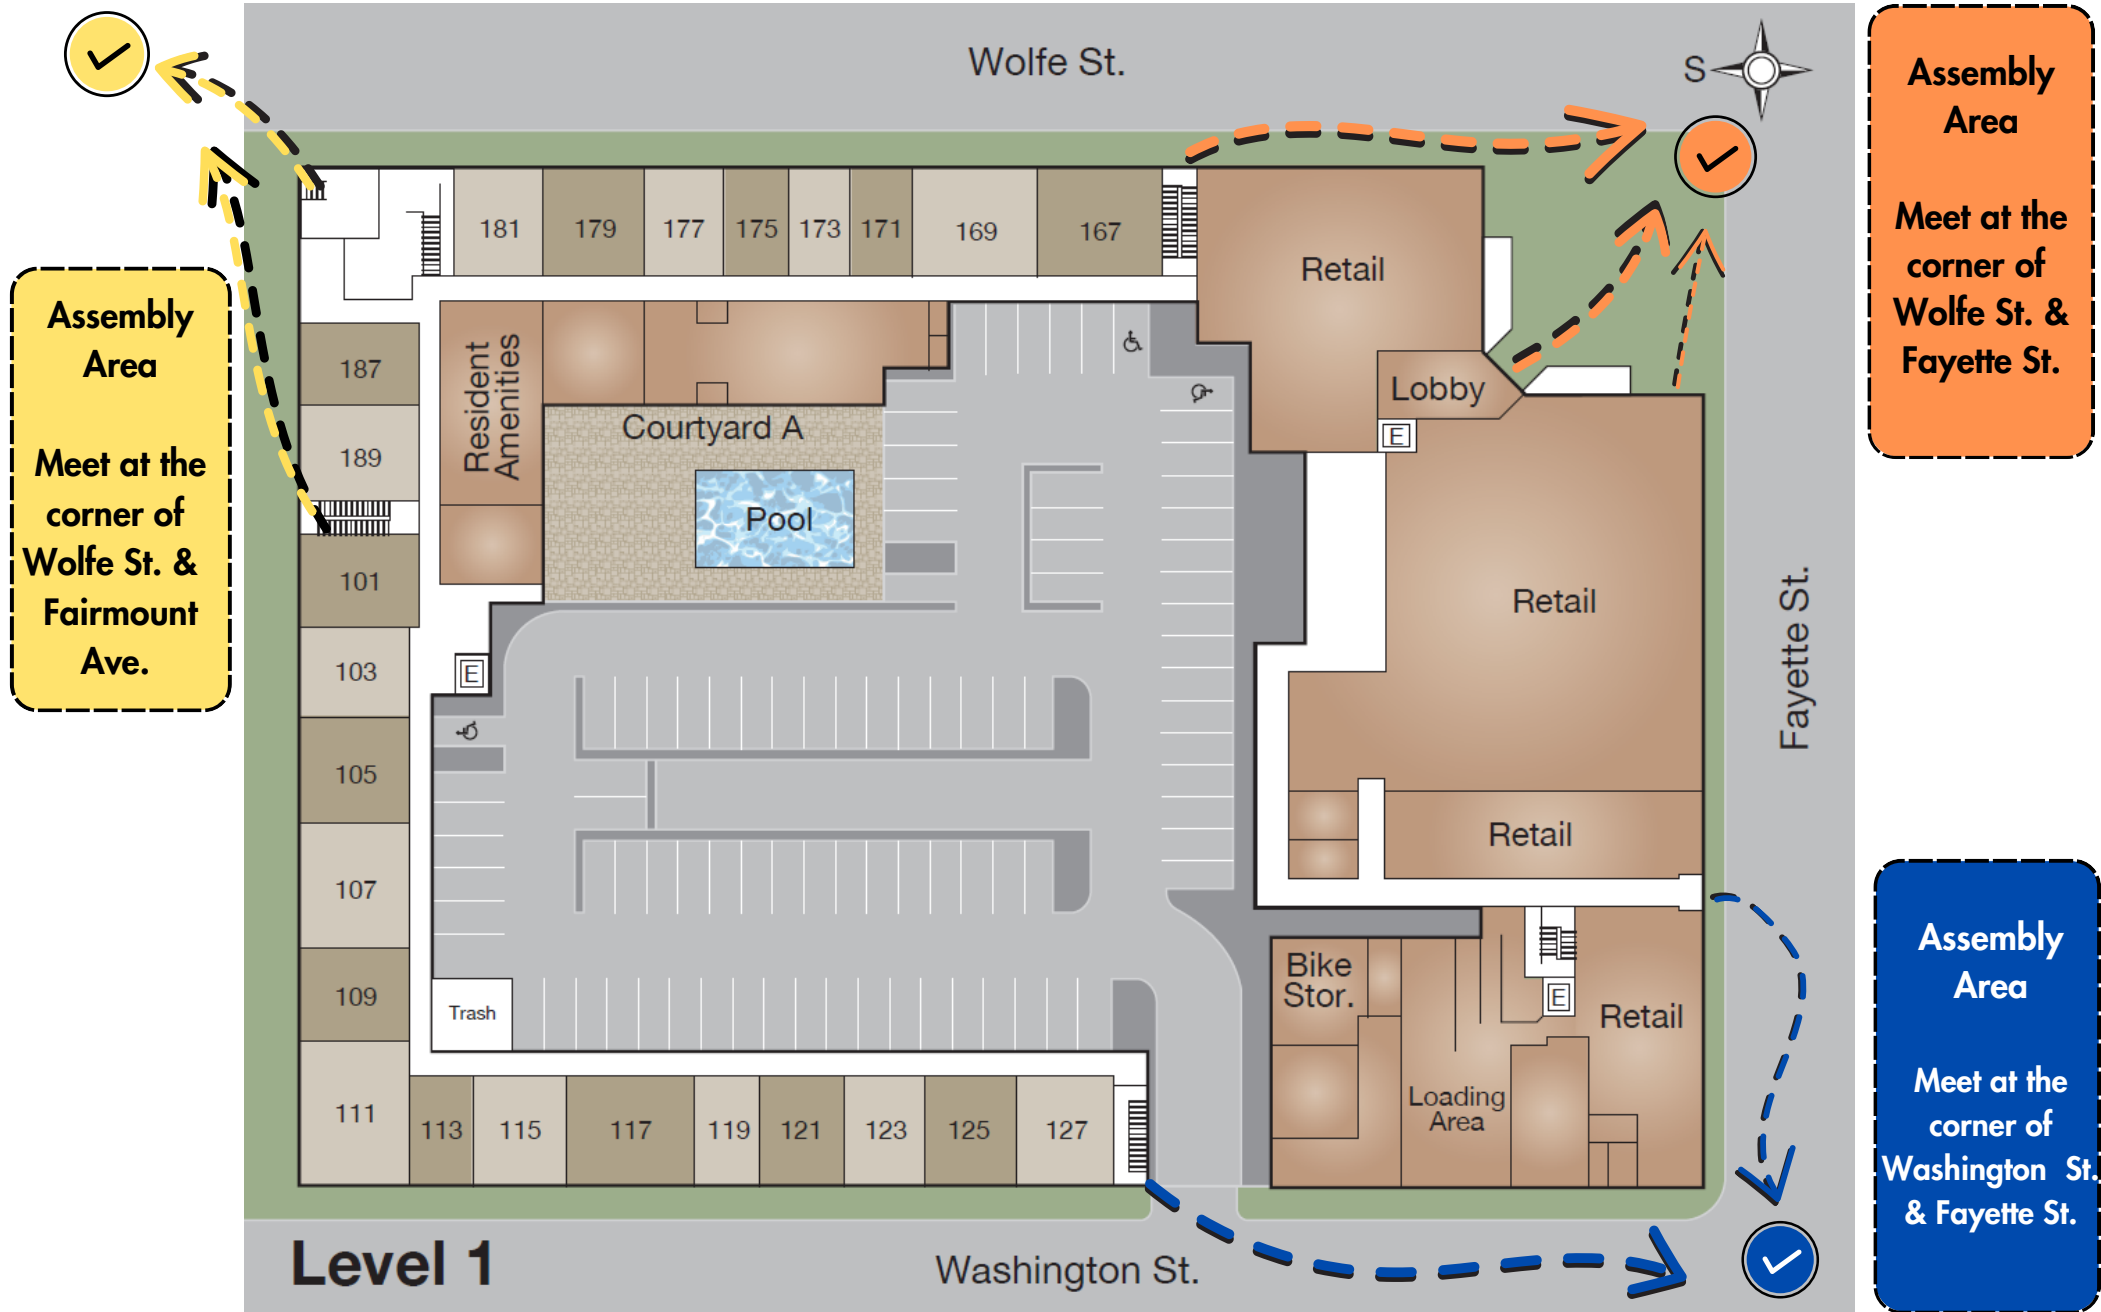

THE TALA AT WASHINGTON HILL ASSEMBLY AREAS

*** Identify the color dot for your exit and head to the assembly area with the same color or as otherwise directed by local authority during emergency