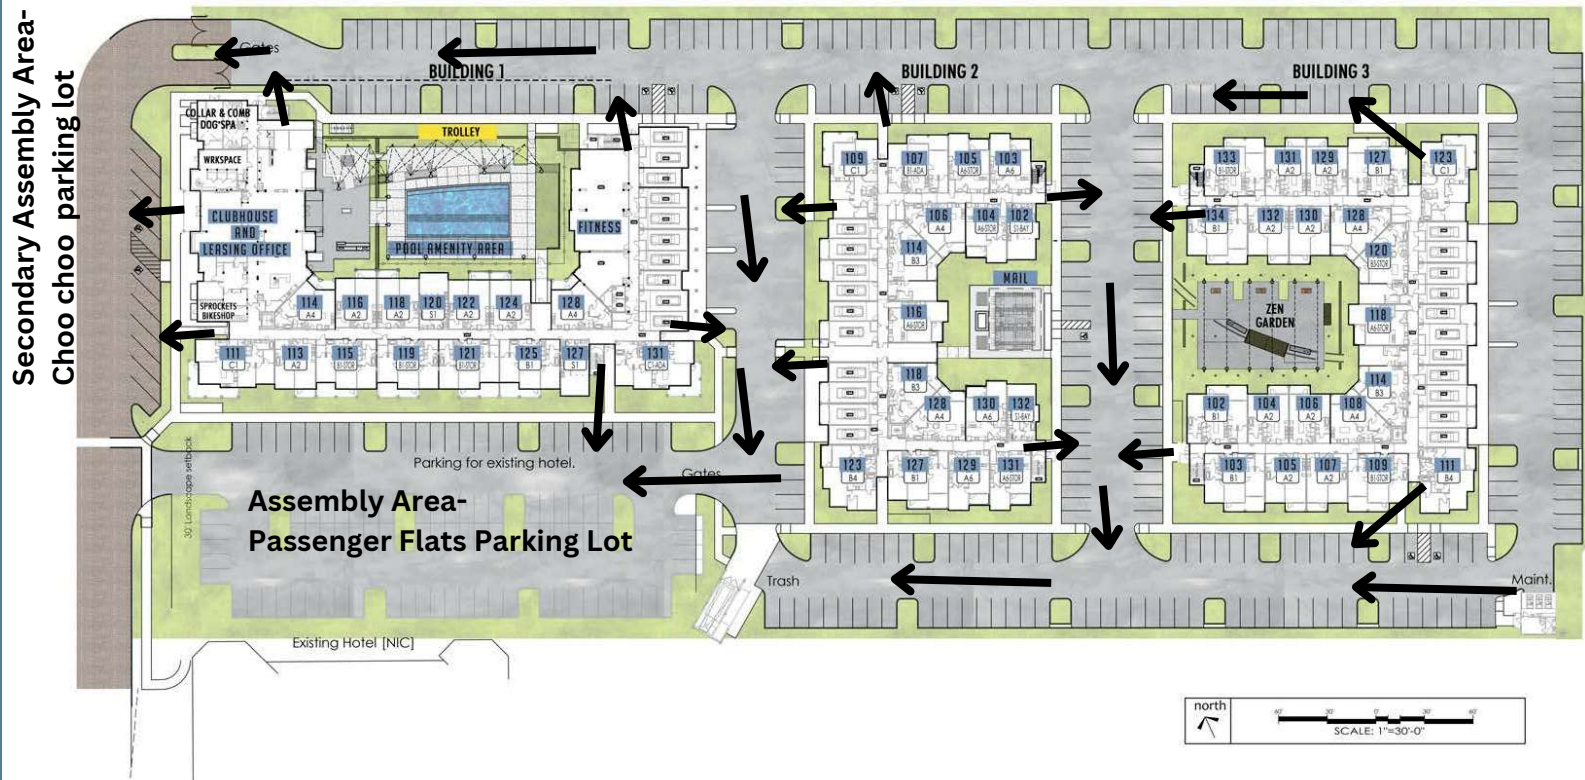

SITE MAP

CHECK OUT THE LAYOUT OF OUR COMMUNITY!

BLUEBIRD ROW APARTMENTS

WWW.BLUEBIRDROWAPARTMENTS.COM

EMERGENCY EVACUATION ASSEMBLY MAP

1348 PASSENGER STREET CHATTANOOGA, TN 37408

423-269-6800 BLUEBIRDROW@MISSIONROCKRES.COM