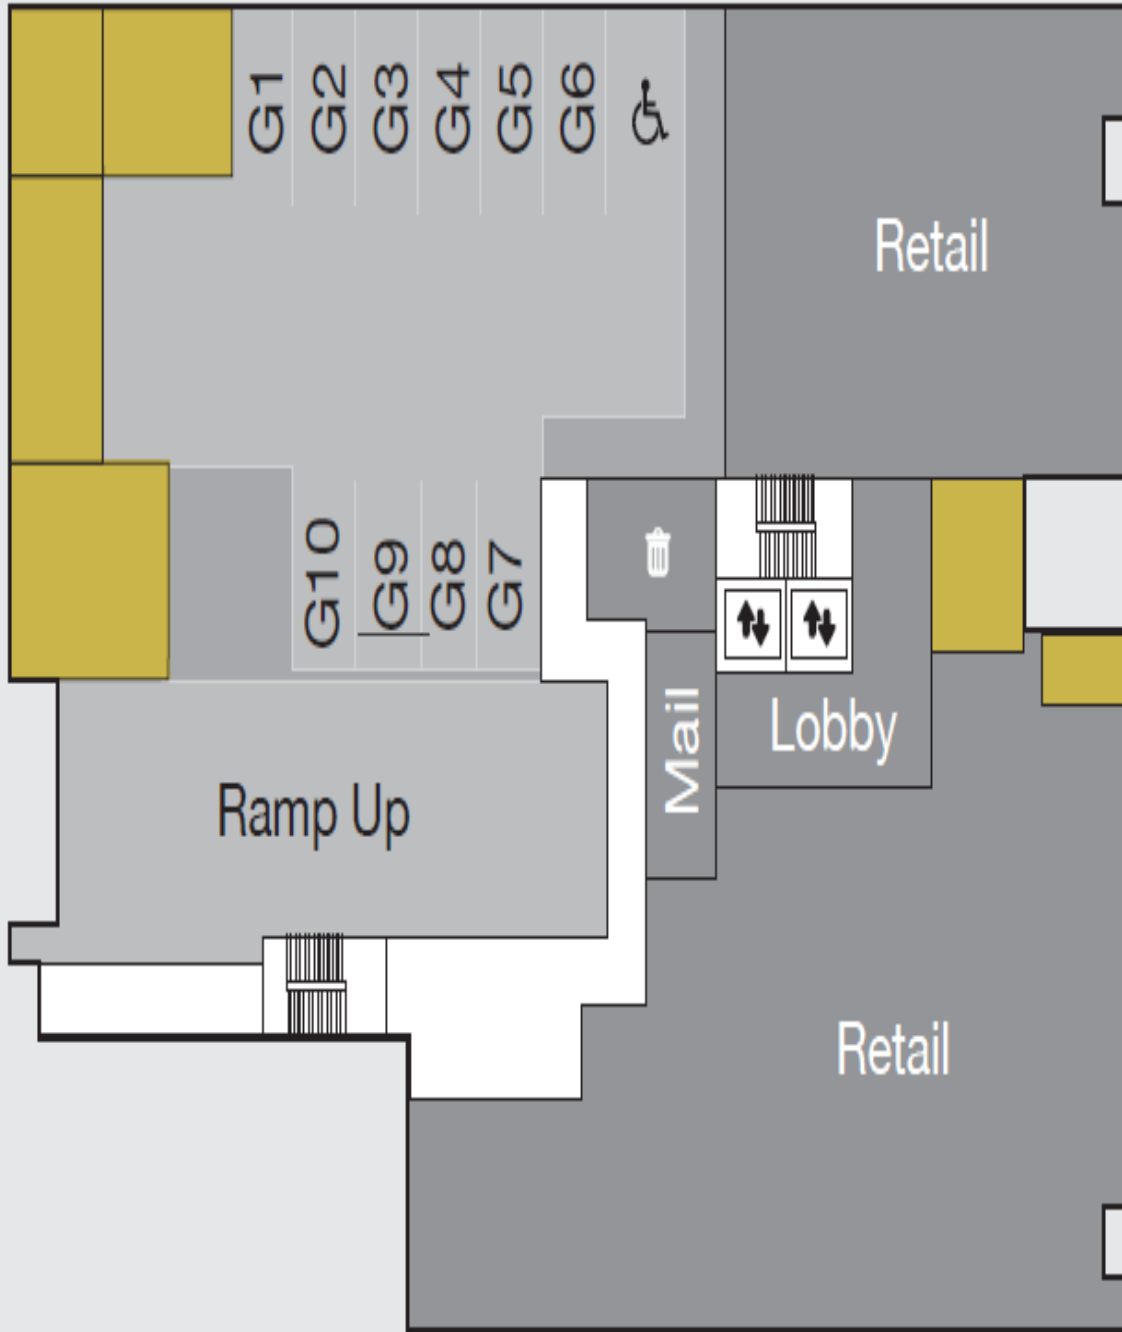

# ART DISTRICT FLATS

# Assembly Map

Santa Fe Dr.

12<sup>th</sup> Avenue

Assembly Area in the parking lot of Gerken's Religious Supplies or as otherwise directed by local authority in the event of an emergency.