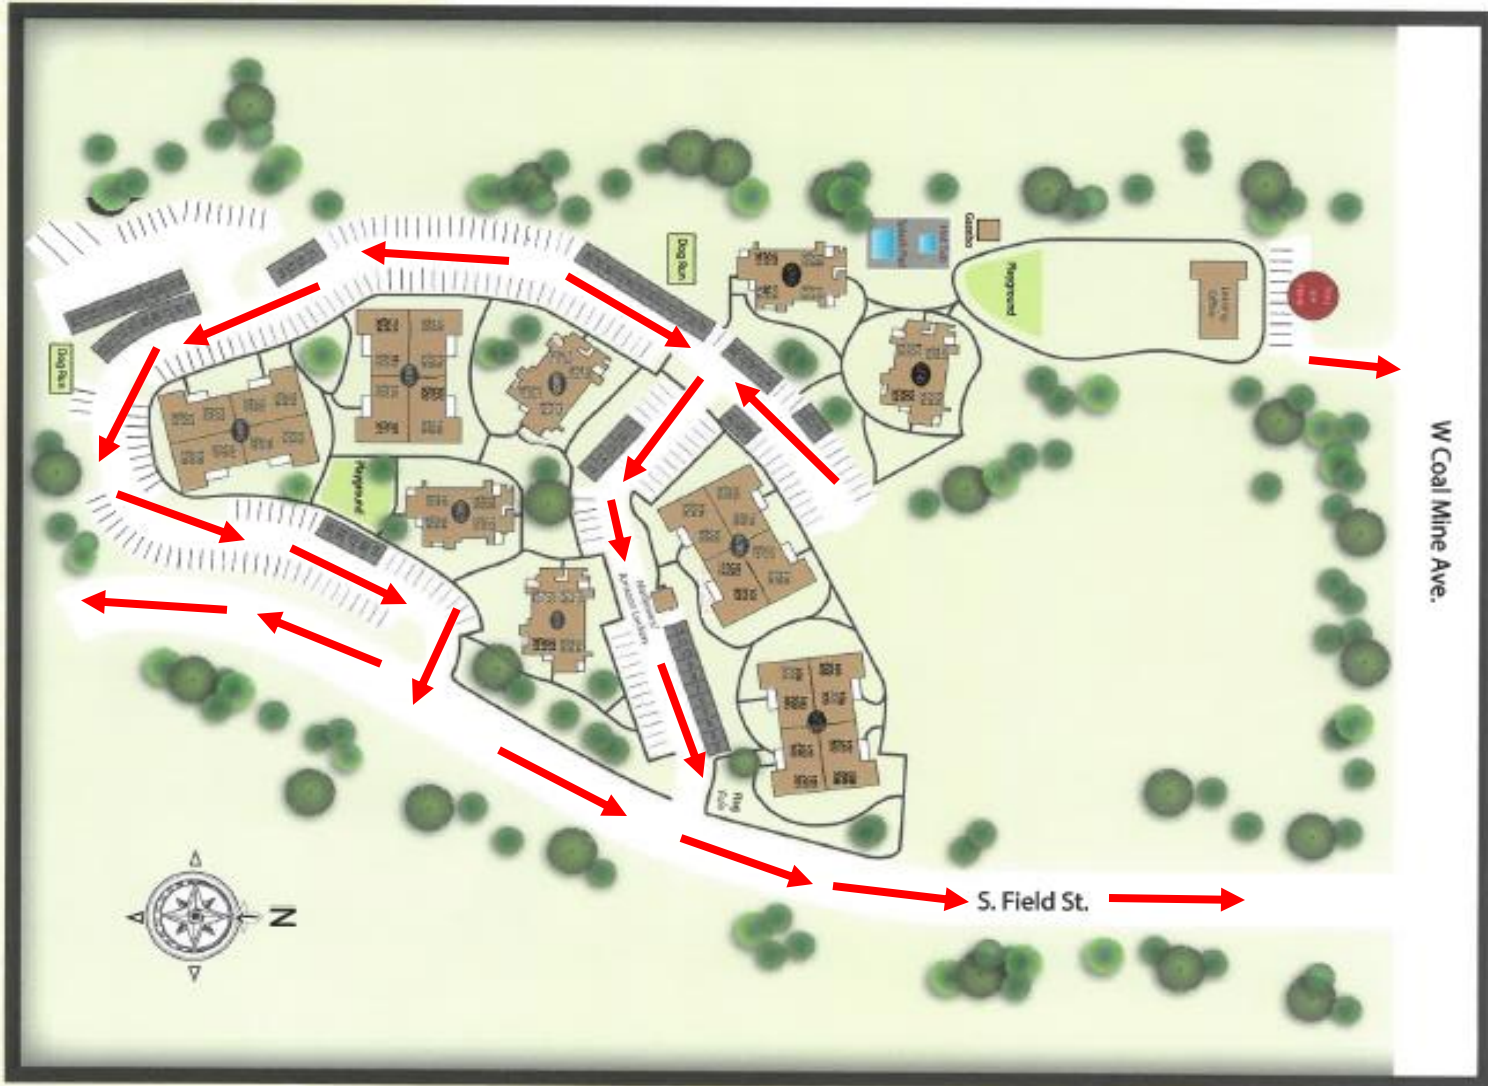

# Evacuation Routes

# SITE MAP

CHECK OUT THE LAYOUT OF OUR COMMUNITY!

**VISTAS AT STONY CREEK**  
[WWW.VISTASATSTONYCREEK.COM](http://WWW.VISTASATSTONYCREEK.COM)

9140 W COAL MINE AVE., LITTLETON, CO 80123  
303-904-2021 STONYCREEK@MISSIONROCKRES.COM