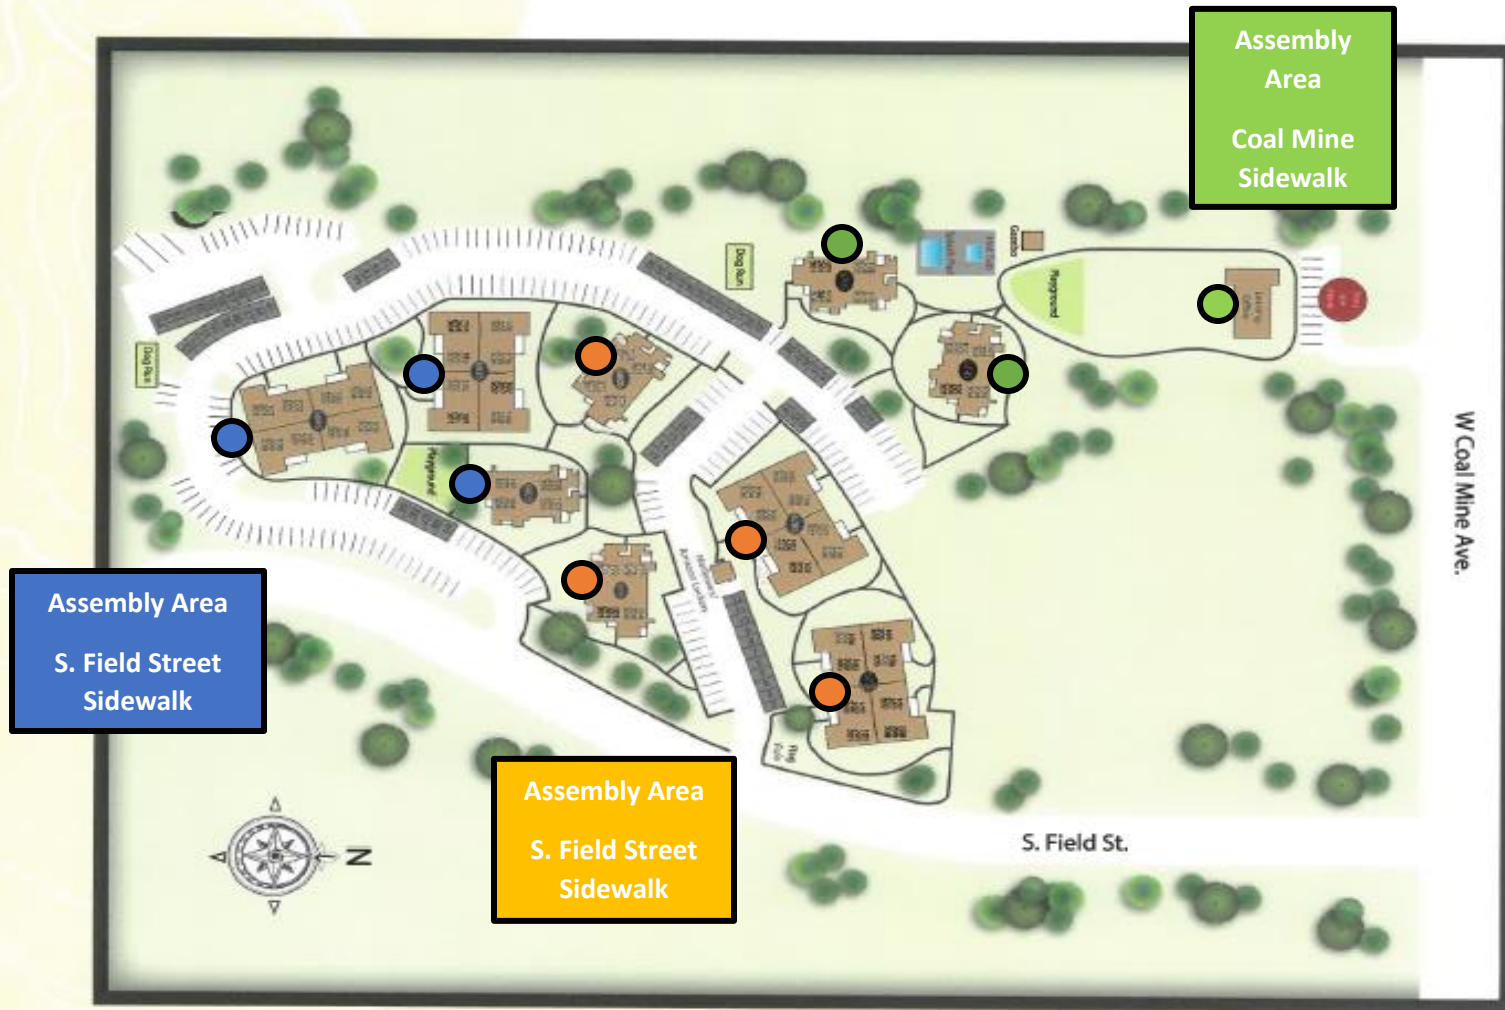

Assembly Areas

SITE MAP

CHECK OUT THE LAYOUT OF OUR COMMUNITY!

9140 W COAL MINE AVE., LITTLETON, CO 80123
303-904-2021 STONYCREEK@MISSIONROCKRES.COM

VISTAS AT STONY CREEK
WWW.VISTASATSTONYCREEK.COM

*** Identify the color dot for your building and head to the assembly area with the same color or otherwise directed by local authority during an emergency.