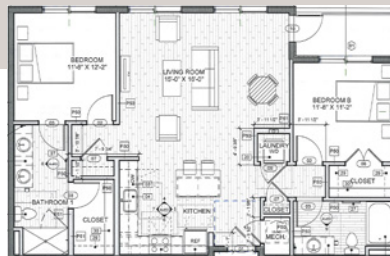

FLOOR PLANS

A1 *Watson* 599 sqft |

A2 *Brett* 828 sqft |

A2-A *Zusi* 828 sqft |

A3 *Dawson* 890 sqft |

B1 *O'Neil* 1,158 sqft |

B1-A *Thomas* 1,158 sqft |

B3 *Mahomes* 1,158 sqft |

B4 *Paige* 1,158 sqft |

B2 *Kelce* 1,179 sqft |

B4-A *Woodard* 1,158 sqft |

FEATURES

Unit:

9'-10' Ceilings
Stackable Washers/Dryers
Lighted Ceiling Fans
Spacious Walk-in Closets
Spacious Private Balcony
AT&T and Google Providers