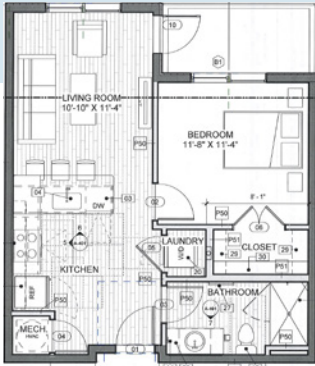

FLOOR PLANS

A1 *Watson* 599 sqft |

A2 *Brett* 828 sqft |

A2-A *Zusi* 828 sqft |

A3 *Dawson* 890 sqft |

B1 *O'Neil* 1,158 sqft |

B1-A *Thomas* 1,158 sqft |

B3 *Mahomes* 1,158 sqft |

B4 *Paige* 1,158 sqft |

B2 *Kelce* 1,179 sqft |

B4-A *Woodard* 1,158 sqft |

FEATURES

Unit:

9'-10' Ceilings
Stackable Washers/Dryers
Lighted Ceiling Fans
Spacious Walk-in Closets
Spacious Private Balcony
AT&T and Google Providers