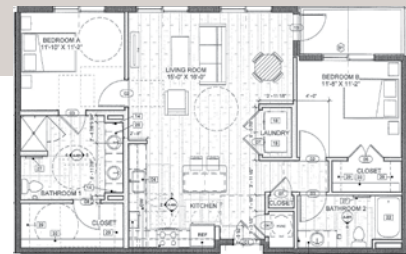

FLOOR PLANS

A1 *Watson* 599 sqft |

A2 *Brett* 828 sqft |

A2-A *Zusi* 828 sqft |

A3 *Dawson* 890 sqft |

B1 *O'Neil* 1,158 sqft |

B1-A *Thomas* 1,158 sqft |

B3 *Mahomes* 1,158 sqft |

B4 *Paige* 1,158 sqft |

B2 *Kelce* 1,179 sqft |

B4-A *Woodard* 1,158 sqft |

FEATURES

Unit:

9'-10' Ceilings
Stackable Washers/Dryers
Lighted Ceiling Fans
Spacious Walk-in Closets
Spacious Private Balcony
AT&T and Google Providers