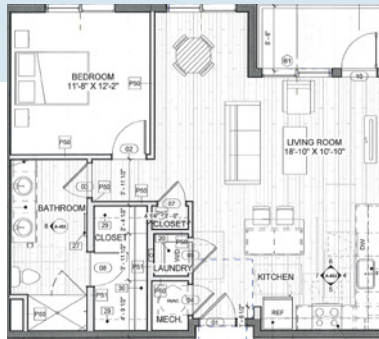

FLOOR PLANS

A1 *Watson* 599 sqft |

A2 *Brett* 828 sqft |

A2-A *Zusi* 828 sqft |

A3 *Dawson* 890 sqft |

B1 *O'Neil* 1,158 sqft |

B1-A *Thomas* 1,158 sqft |

B3 *Mahomes* 1,158 sqft |

B4 *Paige* 1,158 sqft |

B2 *Kelce* 1,179 sqft |

B4-A *Woodard* 1,158 sqft |

FEATURES

Unit:

9'-10' Ceilings
Stackable Washers/Dryers
Lighted Ceiling Fans
Spacious Walk-in Closets
Spacious Private Balcony
AT&T and Google Providers