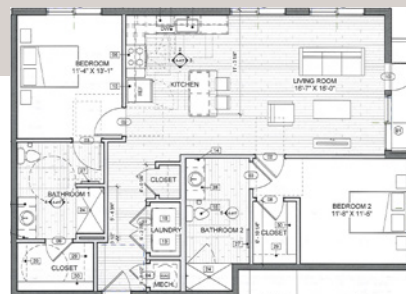

FLOOR PLANS

A1 *Watson* 599 sqft |

A2 *Brett* 828 sqft |

A2-A *Zusi* 828 sqft |

A3 *Dawson* 890 sqft |

B1 *O'Neil* 1,158 sqft |

B1-A *Thomas* 1,158 sqft |

B3 *Mahomes* 1,158 sqft |

B4 *Paige* 1,158 sqft |

B2 *Kelce* 1,179 sqft |

B4-A *Woodard* 1,158 sqft |

FEATURES

Unit:

9'-10' Ceilings
Stackable Washers/Dryers
Lighted Ceiling Fans
Spacious Walk-in Closets
Spacious Private Balcony
AT&T and Google Providers