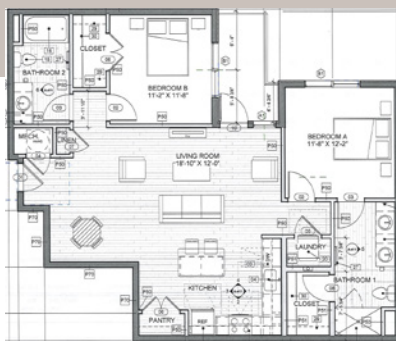

FLOOR PLANS

A1 *Watson* 599 sqft |

A2 *Brett* 828 sqft |

A2-A *Zusi* 828 sqft |

A3 *Dawson* 890 sqft |

B1 *O'Neil* 1,158 sqft |

B1-A *Thomas* 1,158 sqft |

B3 *Mahomes* 1,158 sqft |

B4 *Paige* 1,158 sqft |

B2 *Kelce* 1,179 sqft |

B4-A *Woodard* 1,158 sqft |

FEATURES

Unit:

9'-10' Ceilings
Stackable Washers/Dryers
Lighted Ceiling Fans
Spacious Walk-in Closets
Spacious Private Balcony
AT&T and Google Providers