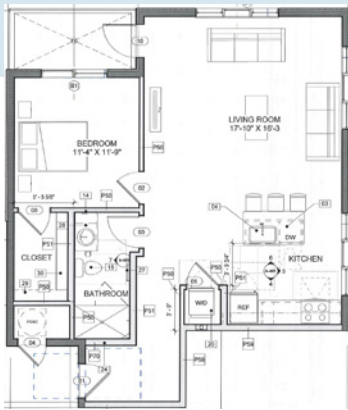

FLOOR PLANS

A1 *Watson* 599 sqft |

A2 *Brett* 828 sqft |

A2-A *Zusi* 828 sqft |

A3 *Dawson* 890 sqft |

B1 *O'Neil* 1,158 sqft |

B1-A *Thomas* 1,158 sqft |

B3 *Mahomes* 1,158 sqft |

B4 *Paige* 1,158 sqft |

B2 *Kelce* 1,179 sqft |

B4-A *Woodard* 1,158 sqft |

FEATURES

Unit:

9'-10' Ceilings
Stackable Washers/Dryers
Lighted Ceiling Fans
Spacious Walk-in Closets
Spacious Private Balcony
AT&T and Google Providers