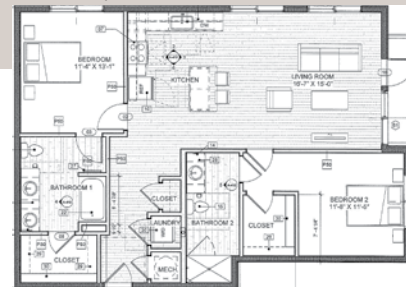

FLOOR PLANS

A1 *Watson* 599 sqft |

A2 *Brett* 828 sqft |

A2-A *Zusi* 828 sqft |

A3 *Dawson* 890 sqft |

B1 *O'Neil* 1,158 sqft |

B1-A *Thomas* 1,158 sqft |

B3 *Mahomes* 1,158 sqft |

B4 *Paige* 1,158 sqft |

B2 *Kelce* 1,179 sqft |

B4-A *Woodard* 1,158 sqft |

FEATURES

Unit:

9'-10' Ceilings
Stackable Washers/Dryers
Lighted Ceiling Fans
Spacious Walk-in Closets
Spacious Private Balcony
AT&T and Google Providers