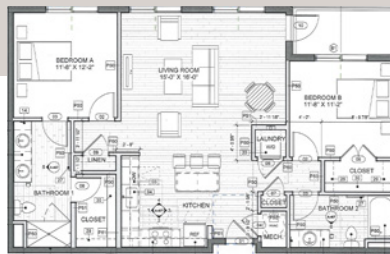

FLOOR PLANS

A1 *Watson* 599 sqft |

A2 *Brett* 828 sqft |

A2-A *Zusi* 828 sqft |

A3 *Dawson* 890 sqft |

B1 *O'Neil* 1,158 sqft |

B1-A *Thomas* 1,158 sqft |

B3 *Mahomes* 1,158 sqft |

B4 *Paige* 1,158 sqft |

B2 *Kelce* 1,179 sqft |

B4-A *Woodard* 1,158 sqft |

FEATURES

Unit:

9'-10' Ceilings
Stackable Washers/Dryers
Lighted Ceiling Fans
Spacious Walk-in Closets
Spacious Private Balcony
AT&T and Google Providers