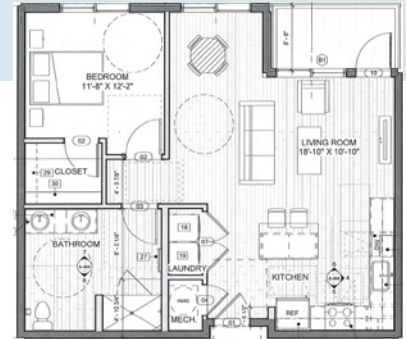

FLOOR PLANS

A1 *Watson* 599 sqft |

A2 *Brett* 828 sqft |

A2-A *Zusi* 828 sqft |

A3 *Dawson* 890 sqft |

B1 *O'Neil* 1,158 sqft |

B1-A *Thomas* 1,158 sqft |

B3 *Mahomes* 1,158 sqft |

B4 *Paige* 1,158 sqft |

B2 *Kelce* 1,179 sqft |

B4-A *Woodard* 1,158 sqft |

FEATURES

Unit:

9'-10' Ceilings
Stackable Washers/Dryers
Lighted Ceiling Fans
Spacious Walk-in Closets
Spacious Private Balcony
AT&T and Google Providers