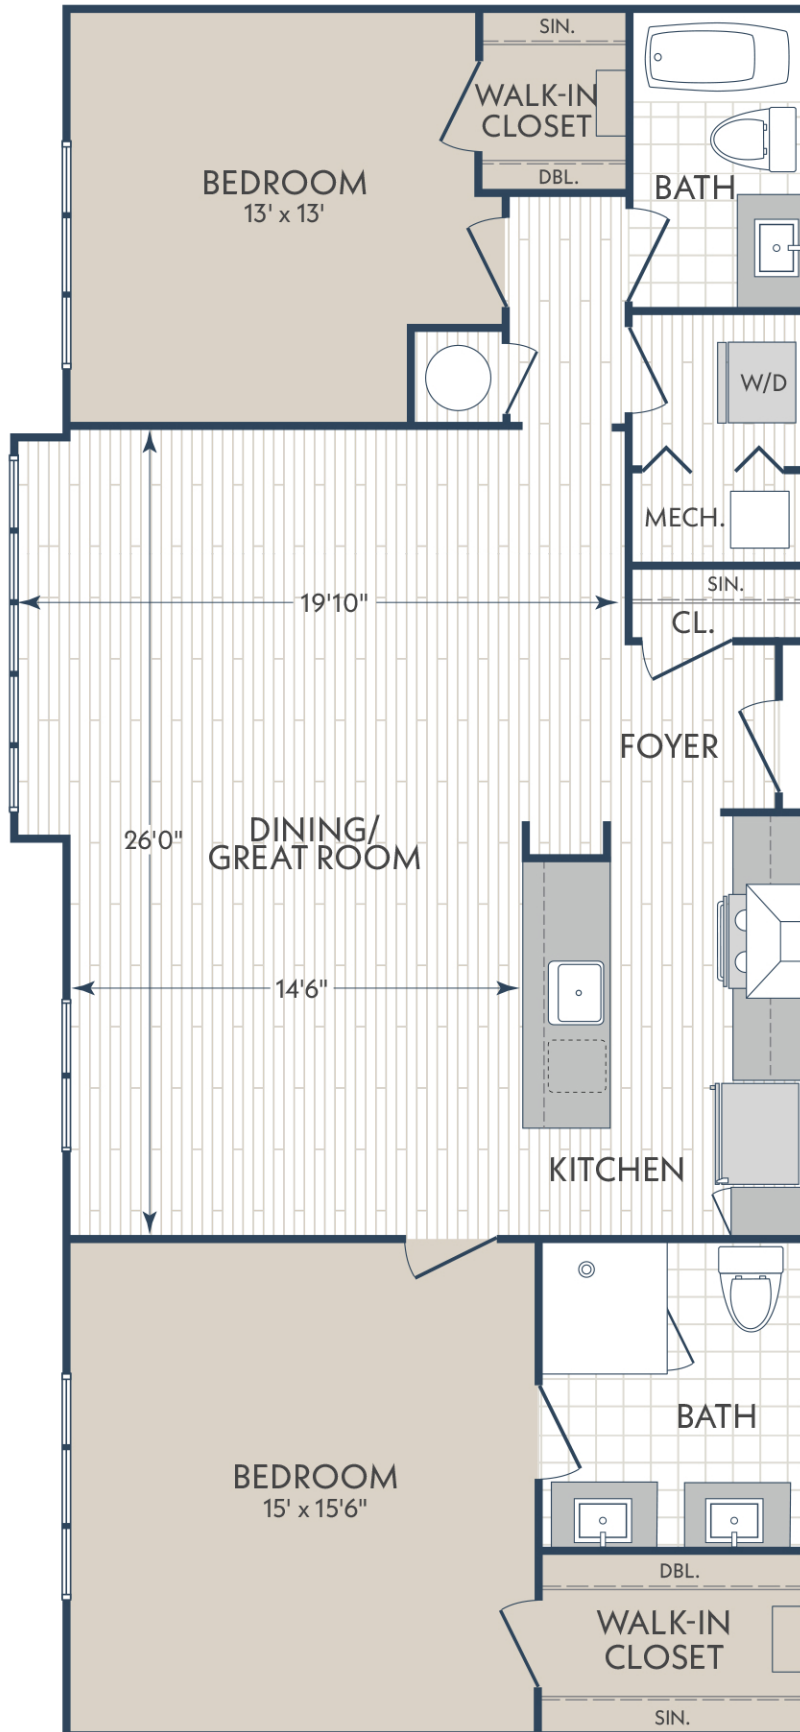

# Residence 54

1,322 sq. ft.

THE ENCLAVE   
by all seasons

Dimensions and square footage may vary by unit.

[www.AllSeasonsBirmingham.com](http://www.AllSeasonsBirmingham.com)