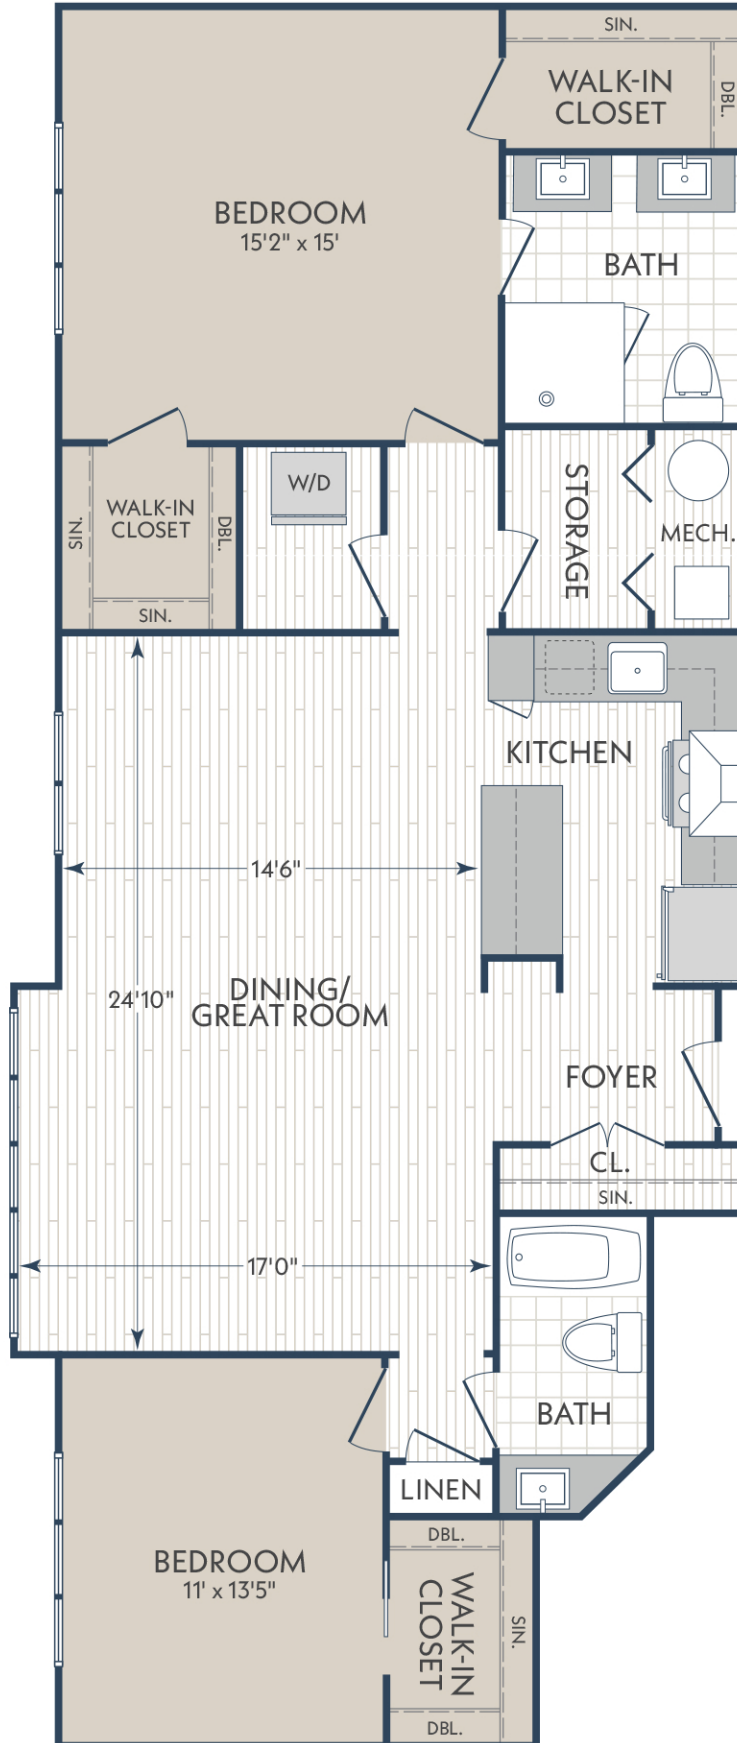

Residence 53

1,344 sq. ft.

THE ENCLAVE 
by all seasons

Dimensions and square footage may vary by unit.

www.AllSeasonsBirmingham.com