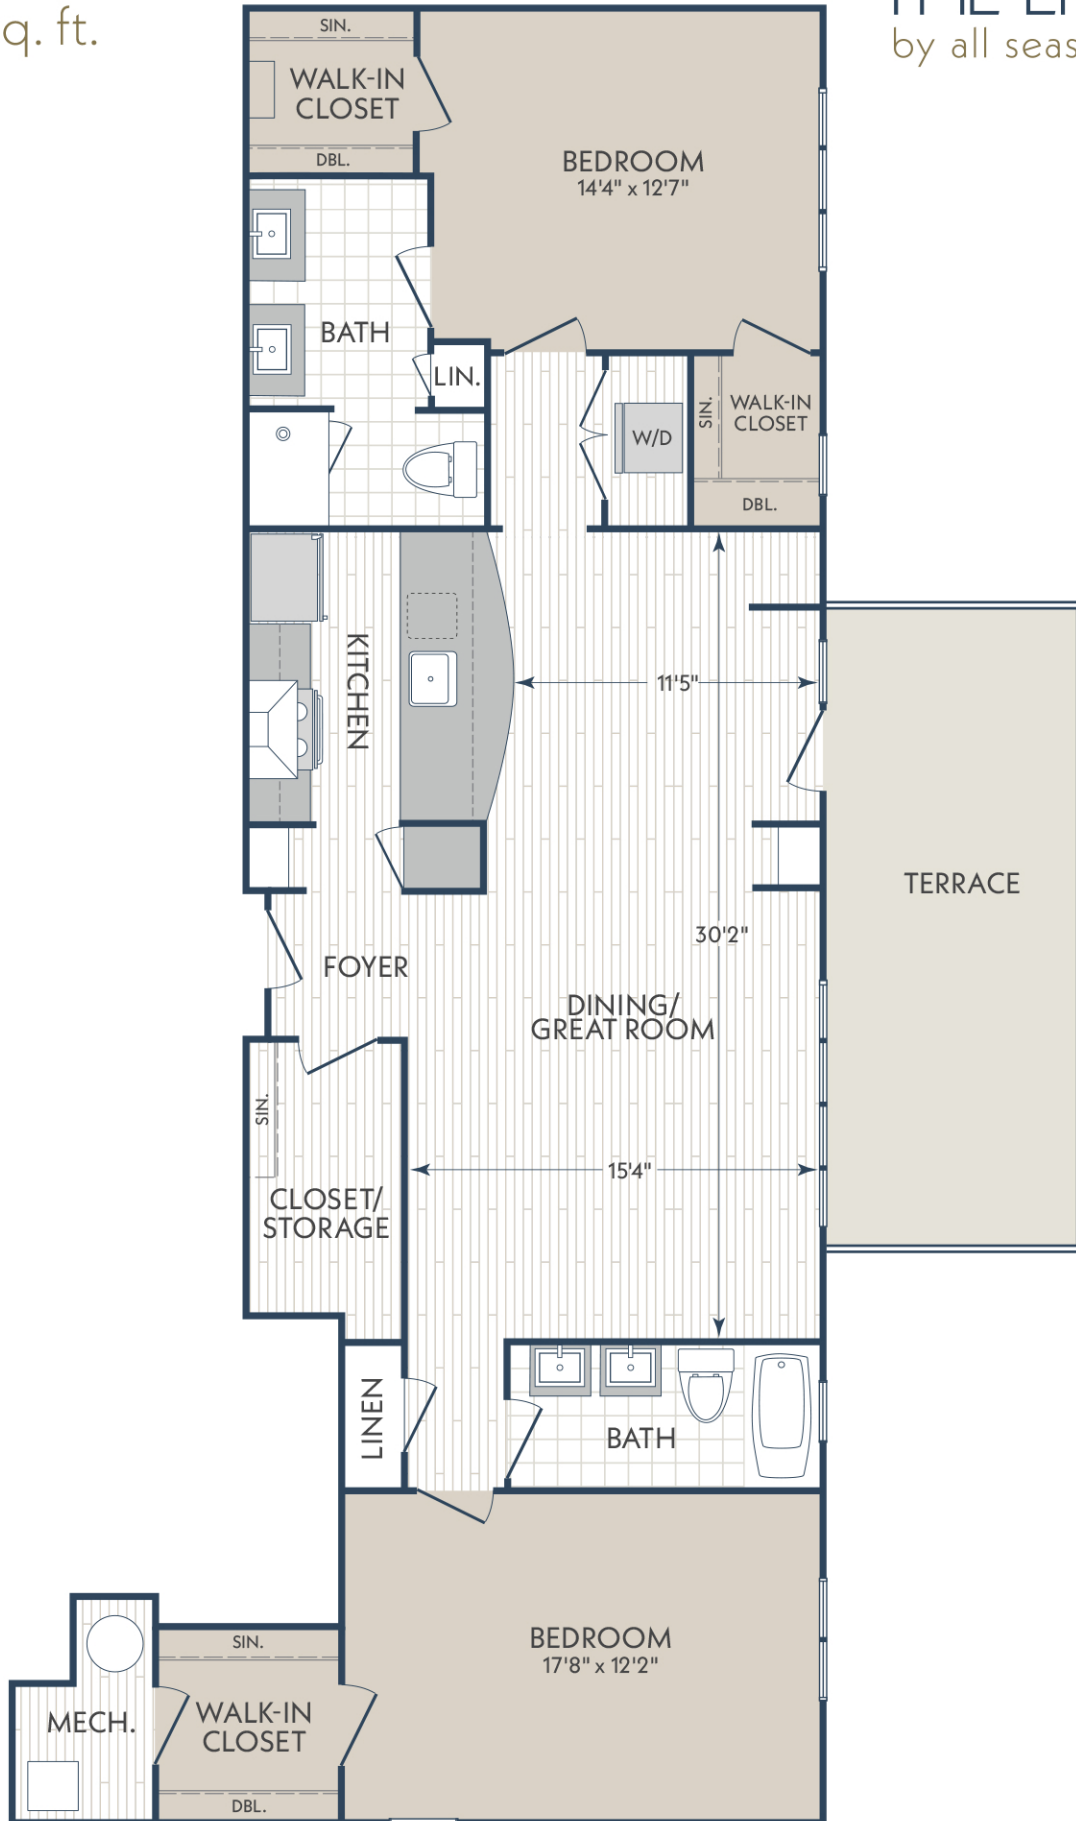

Residence 52

1,452 sq. ft.

THE ENCLAVE 
by all seasons

Dimensions and square footage may vary by unit.

www.AllSeasonsBirmingham.com