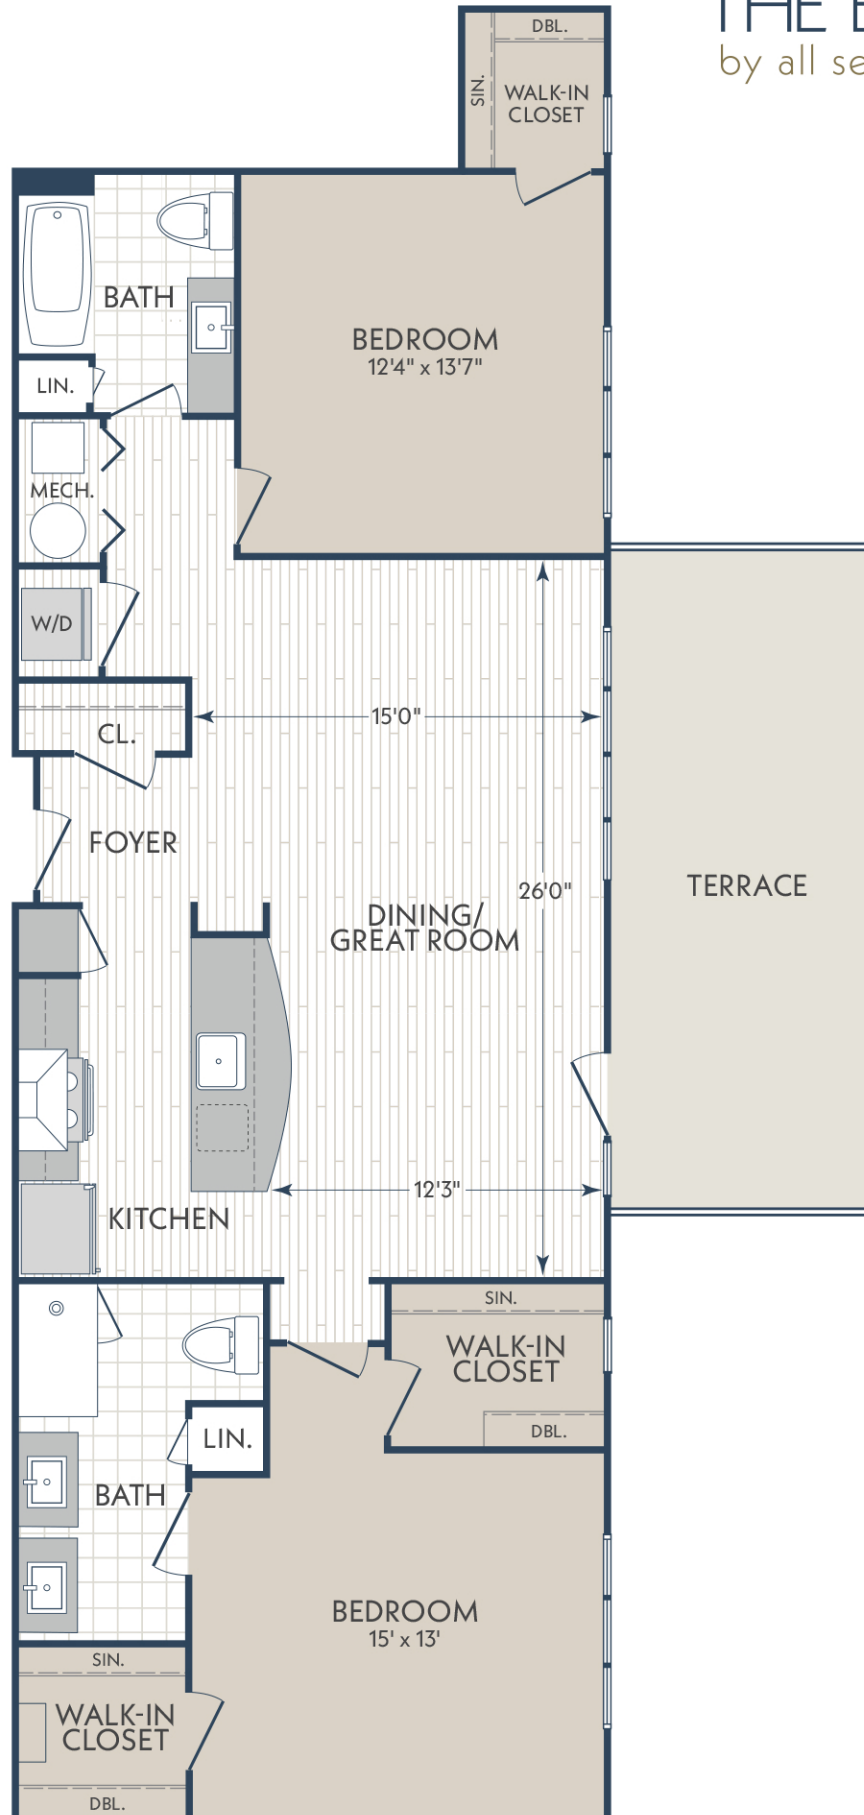

Residence 51

1,290 sq. ft.

THE ENCLAVE 
by all seasons

Dimensions and square footage may vary by unit.

www.AllSeasonsBirmingham.com