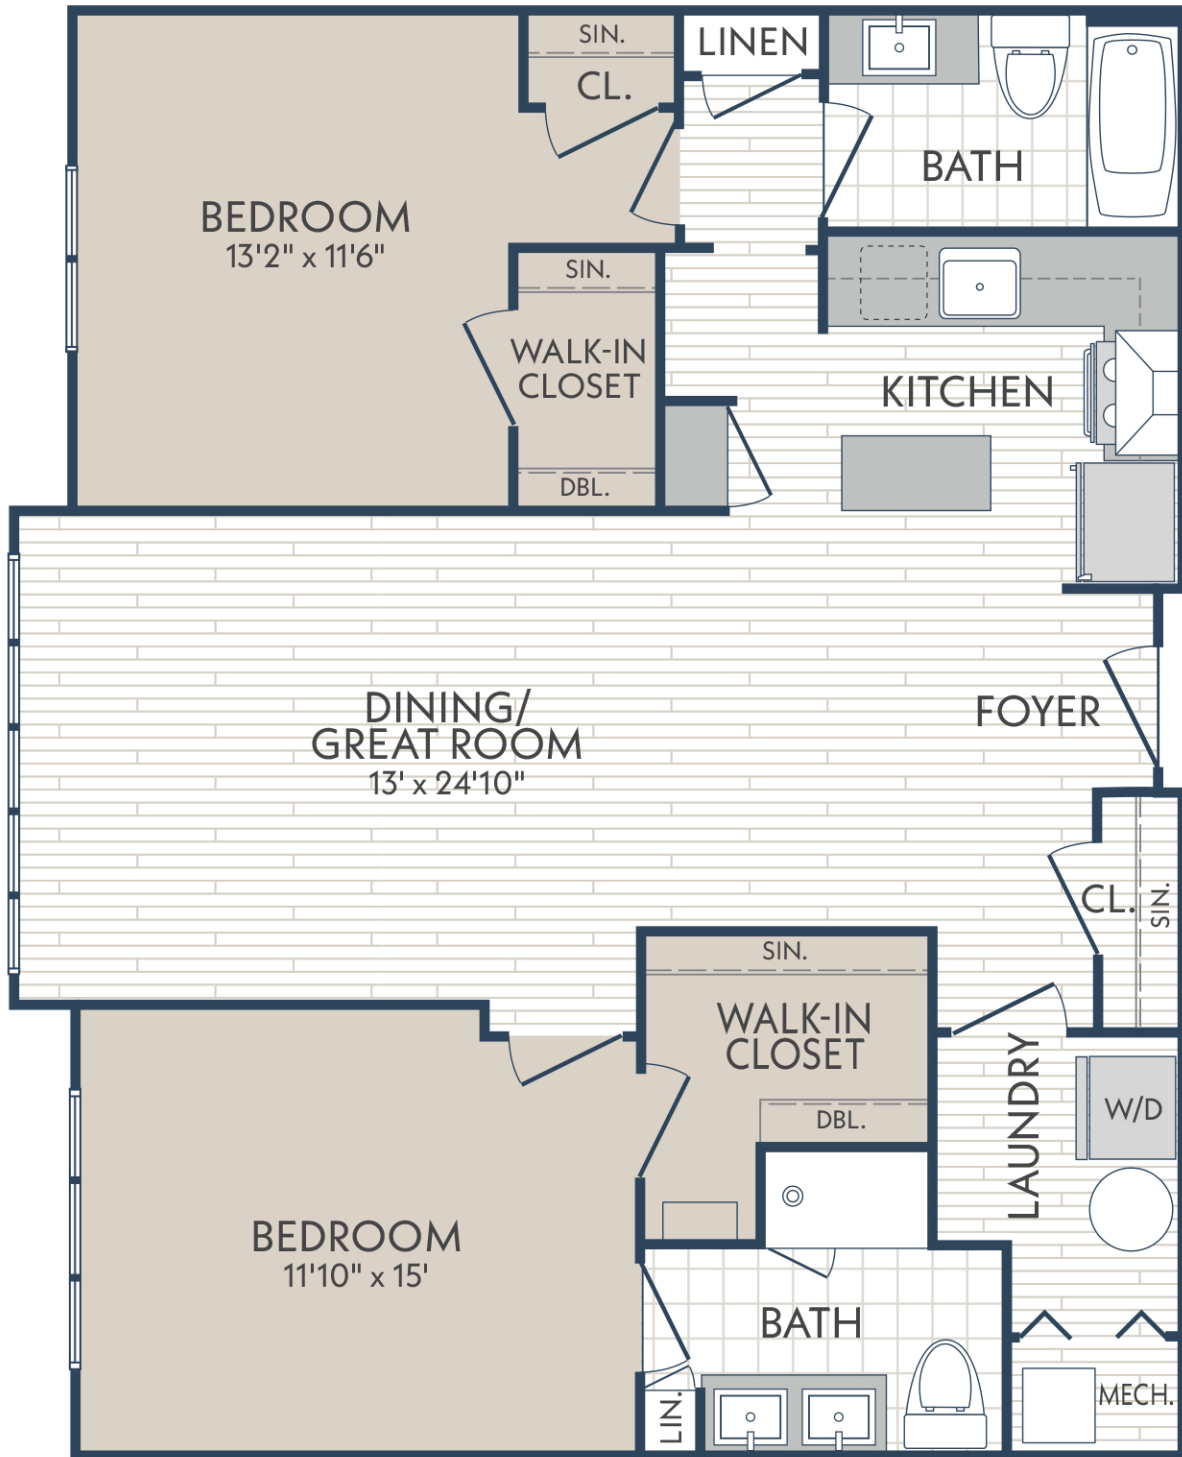

Residence 45

1,169 sq. ft.

THE ENCLAVE 
by all seasons

Dimensions and square footage may vary by unit.

www.AllSeasonsBirmingham.com