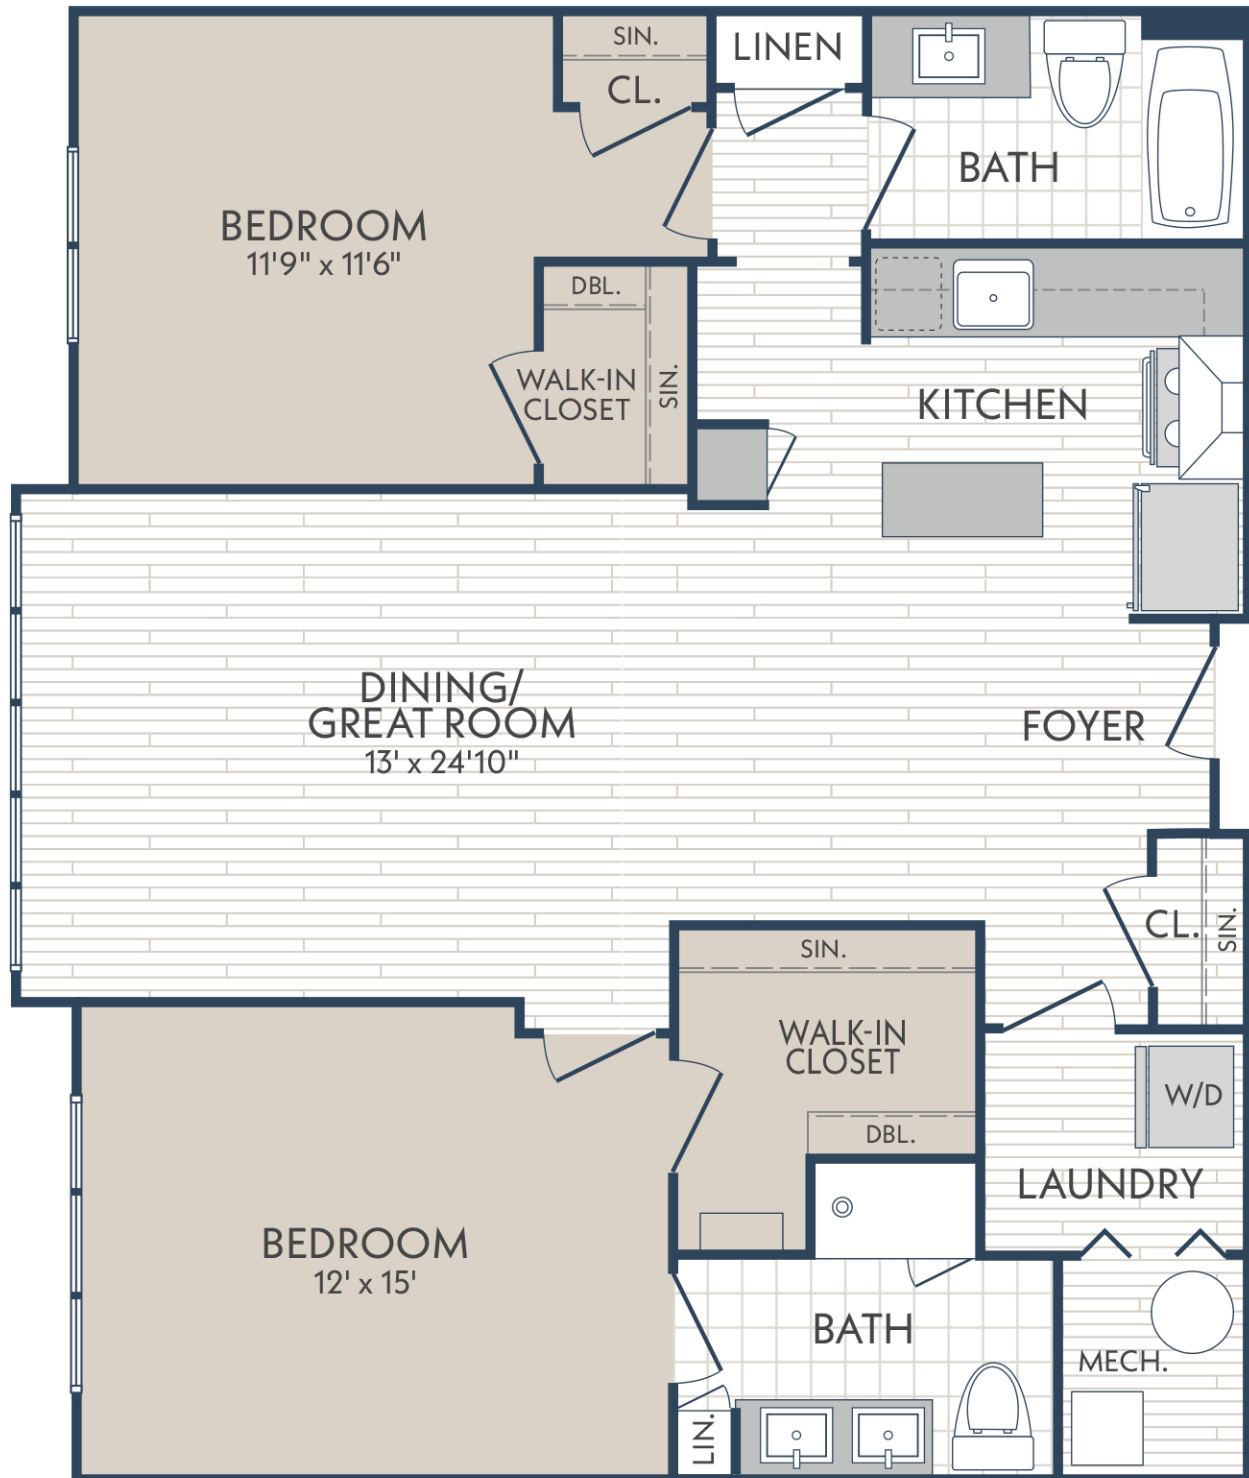

Residence 44

1,128 sq. ft.

THE ENCLAVE 
by all seasons

Dimensions and square footage may vary by unit.

www.AllSeasonsBirmingham.com