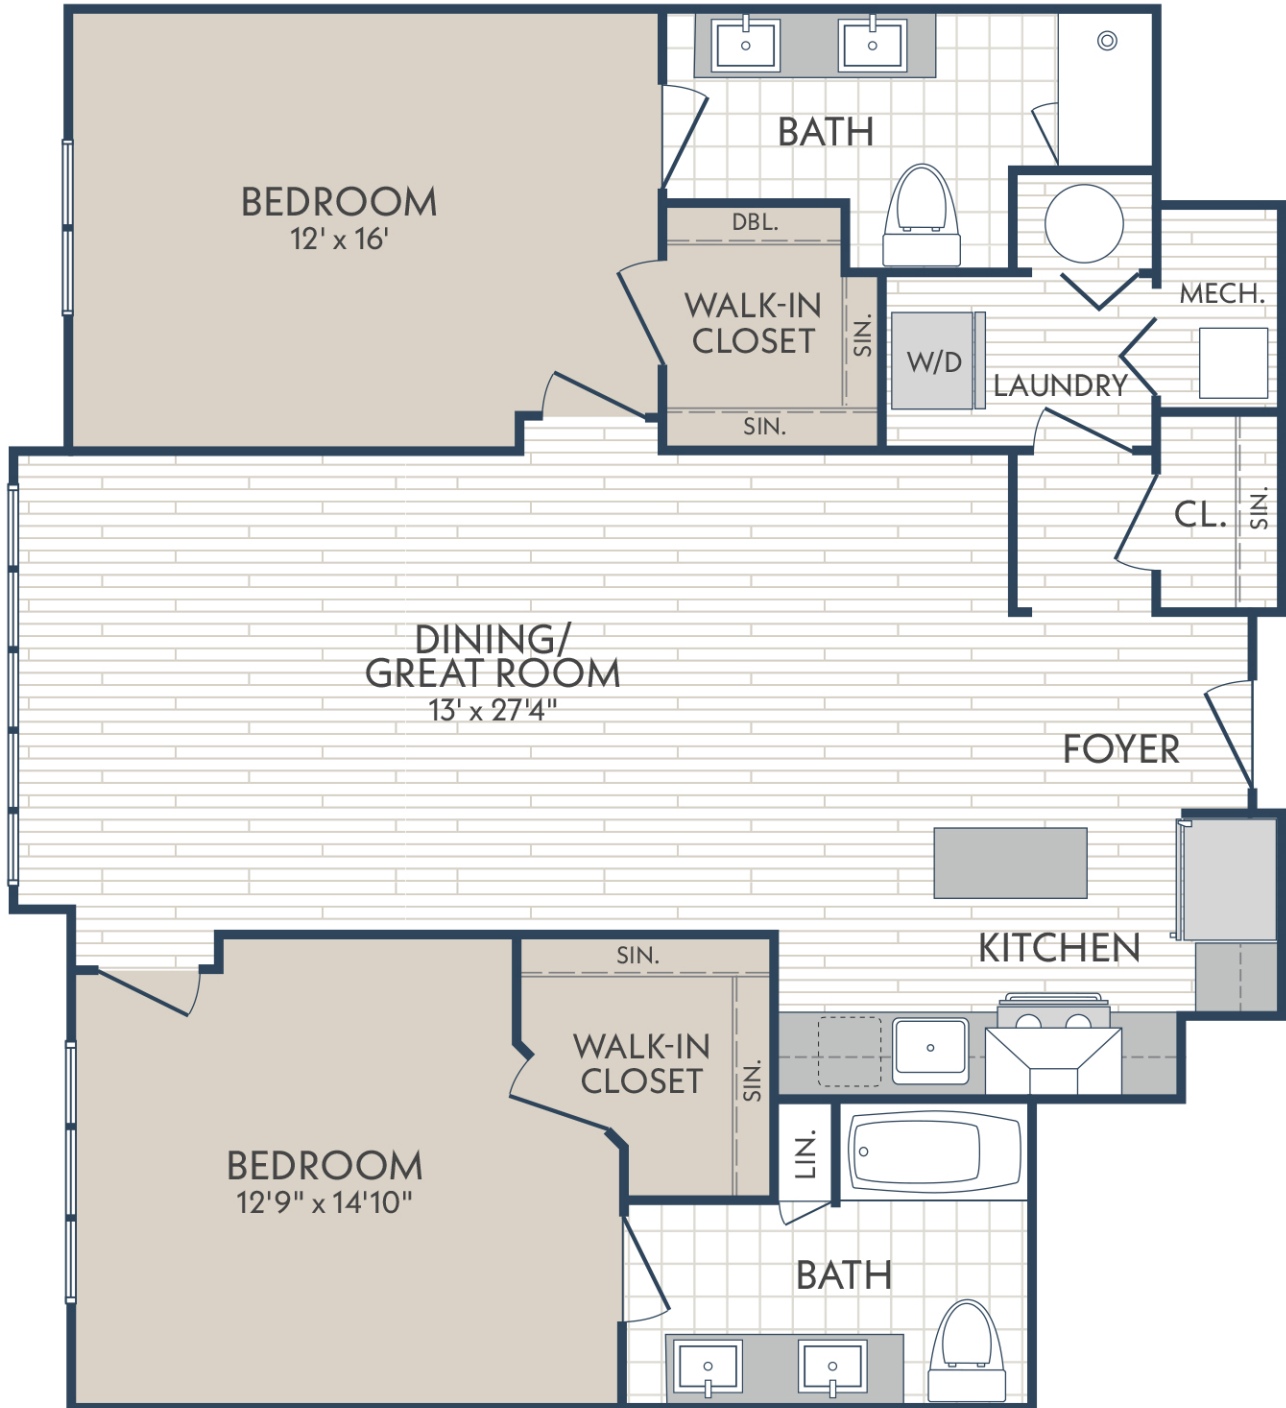

Residence 43

1,211 sq. ft.

THE ENCLAVE 
by all seasons

Dimensions and square footage may vary by unit.

www.AllSeasonsBirmingham.com