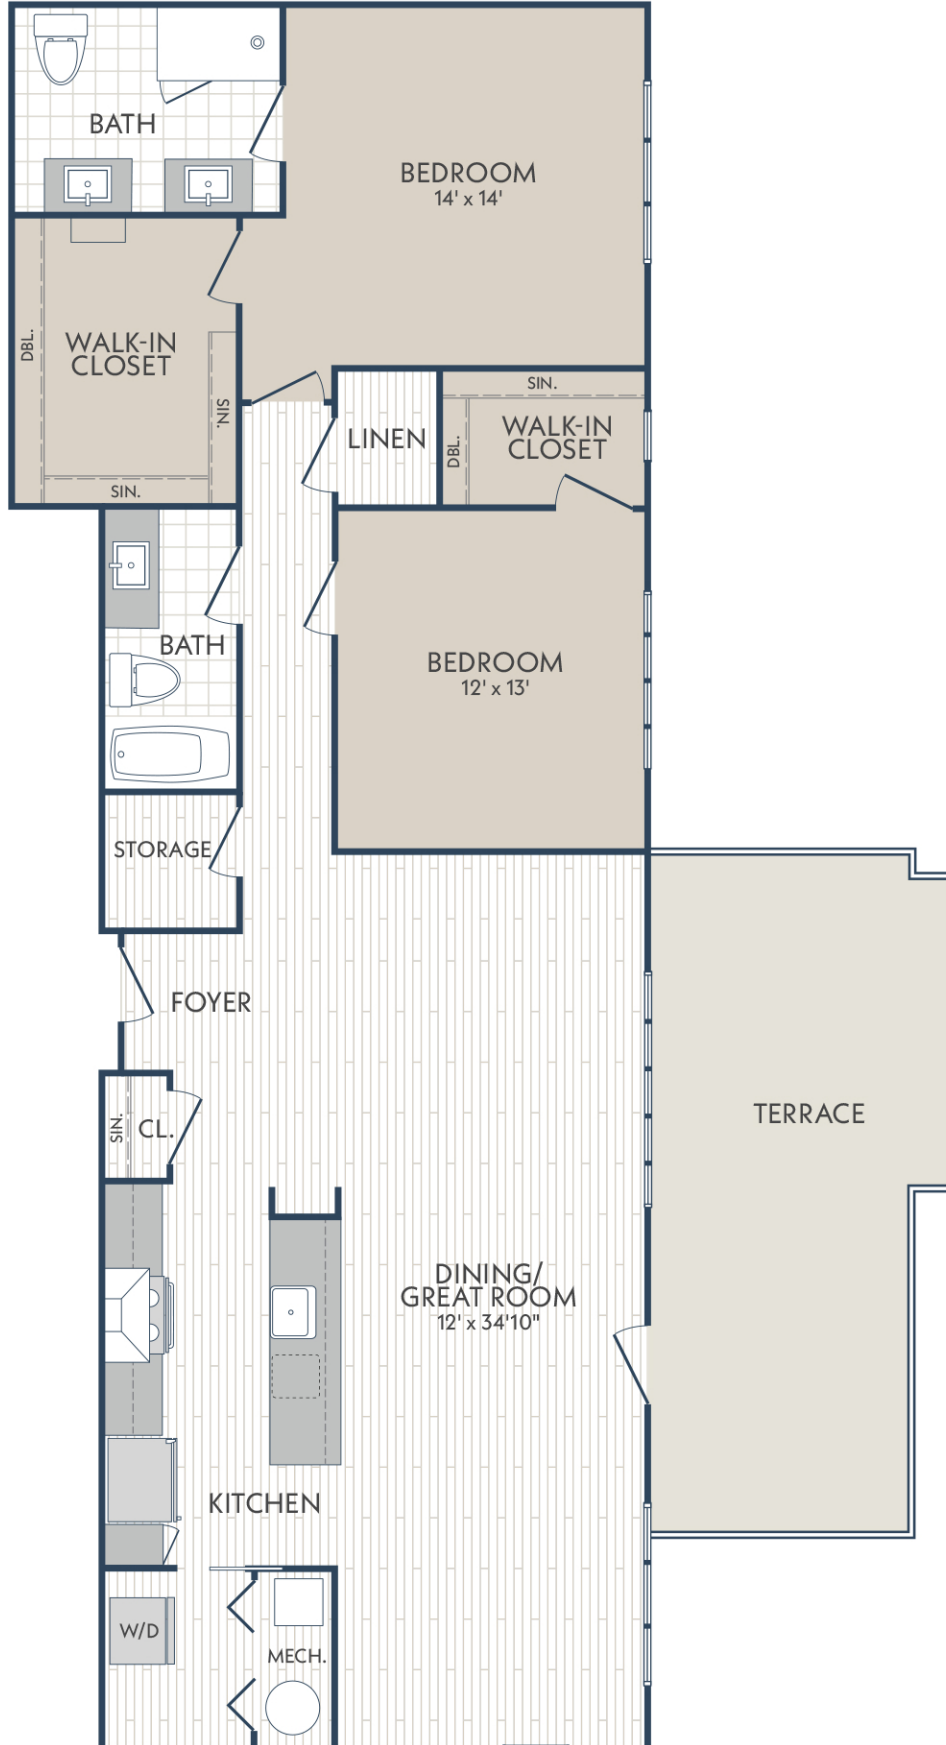

Residence 42

1,494 sq. ft.

THE ENCLAVE 
by all seasons

Dimensions and square footage may vary by unit.

www.AllSeasonsBirmingham.com