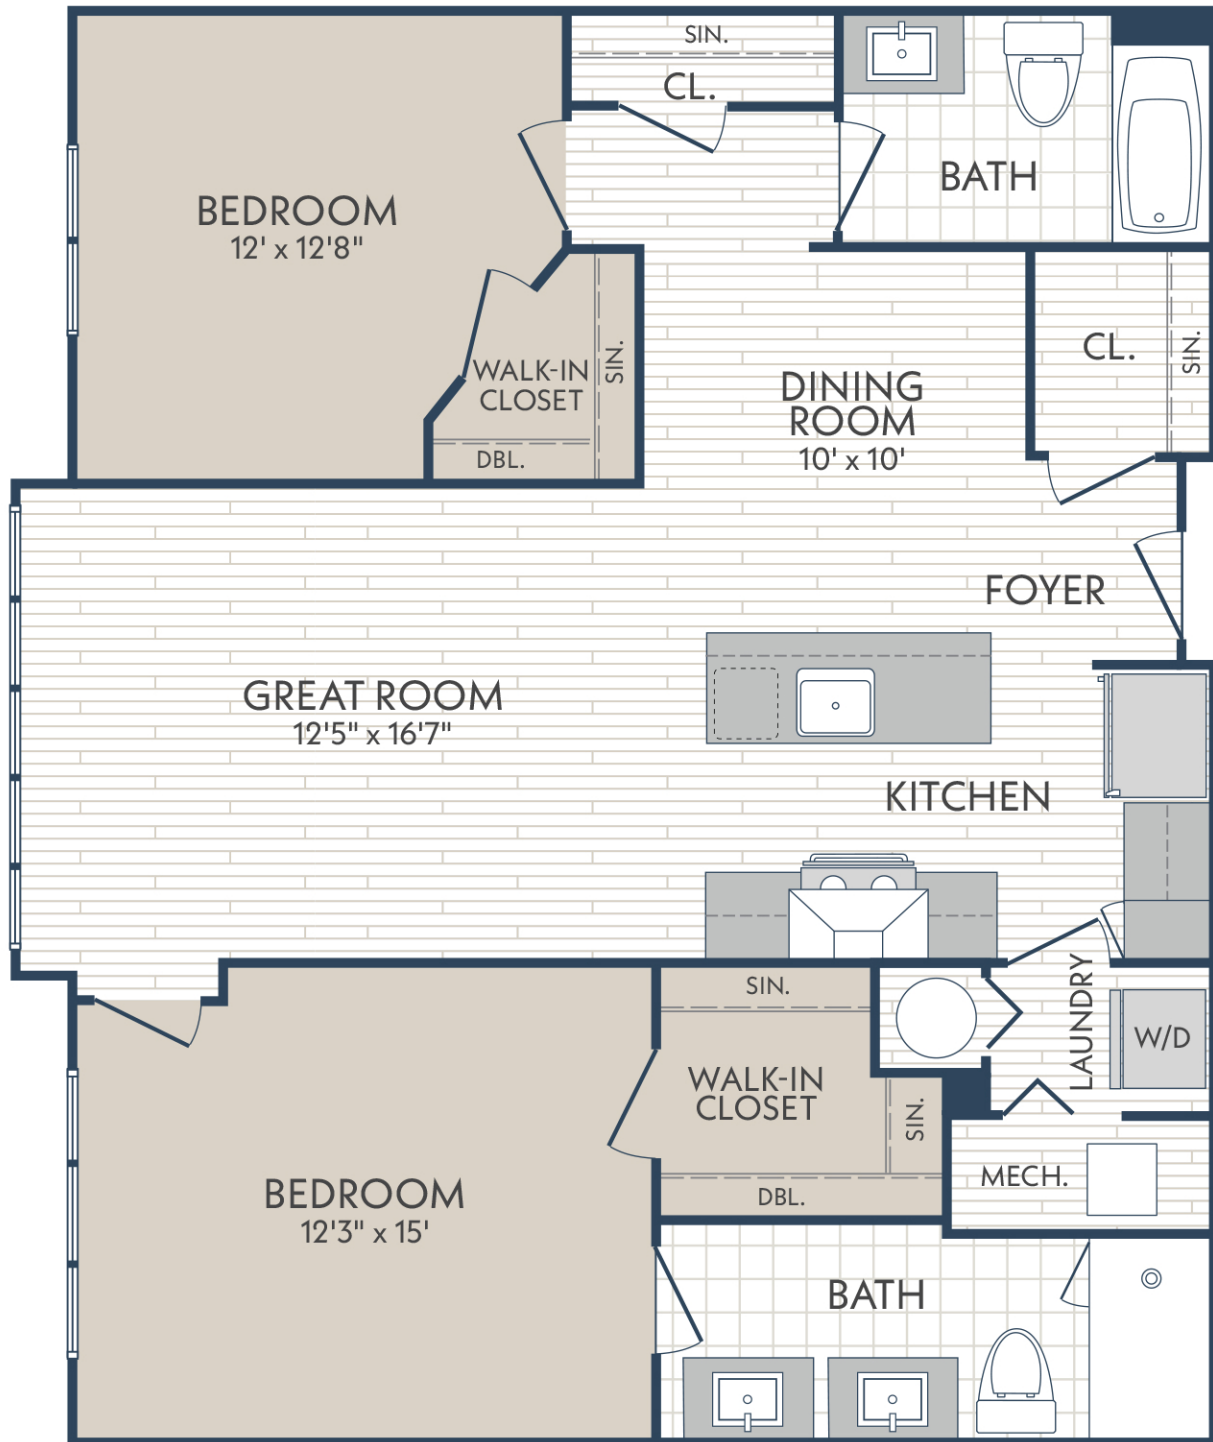

Residence 25/35

1,130 sq. ft.

THE ENCLAVE 
by all seasons

Dimensions and square footage may vary by unit.

www.AllSeasonsBirmingham.com