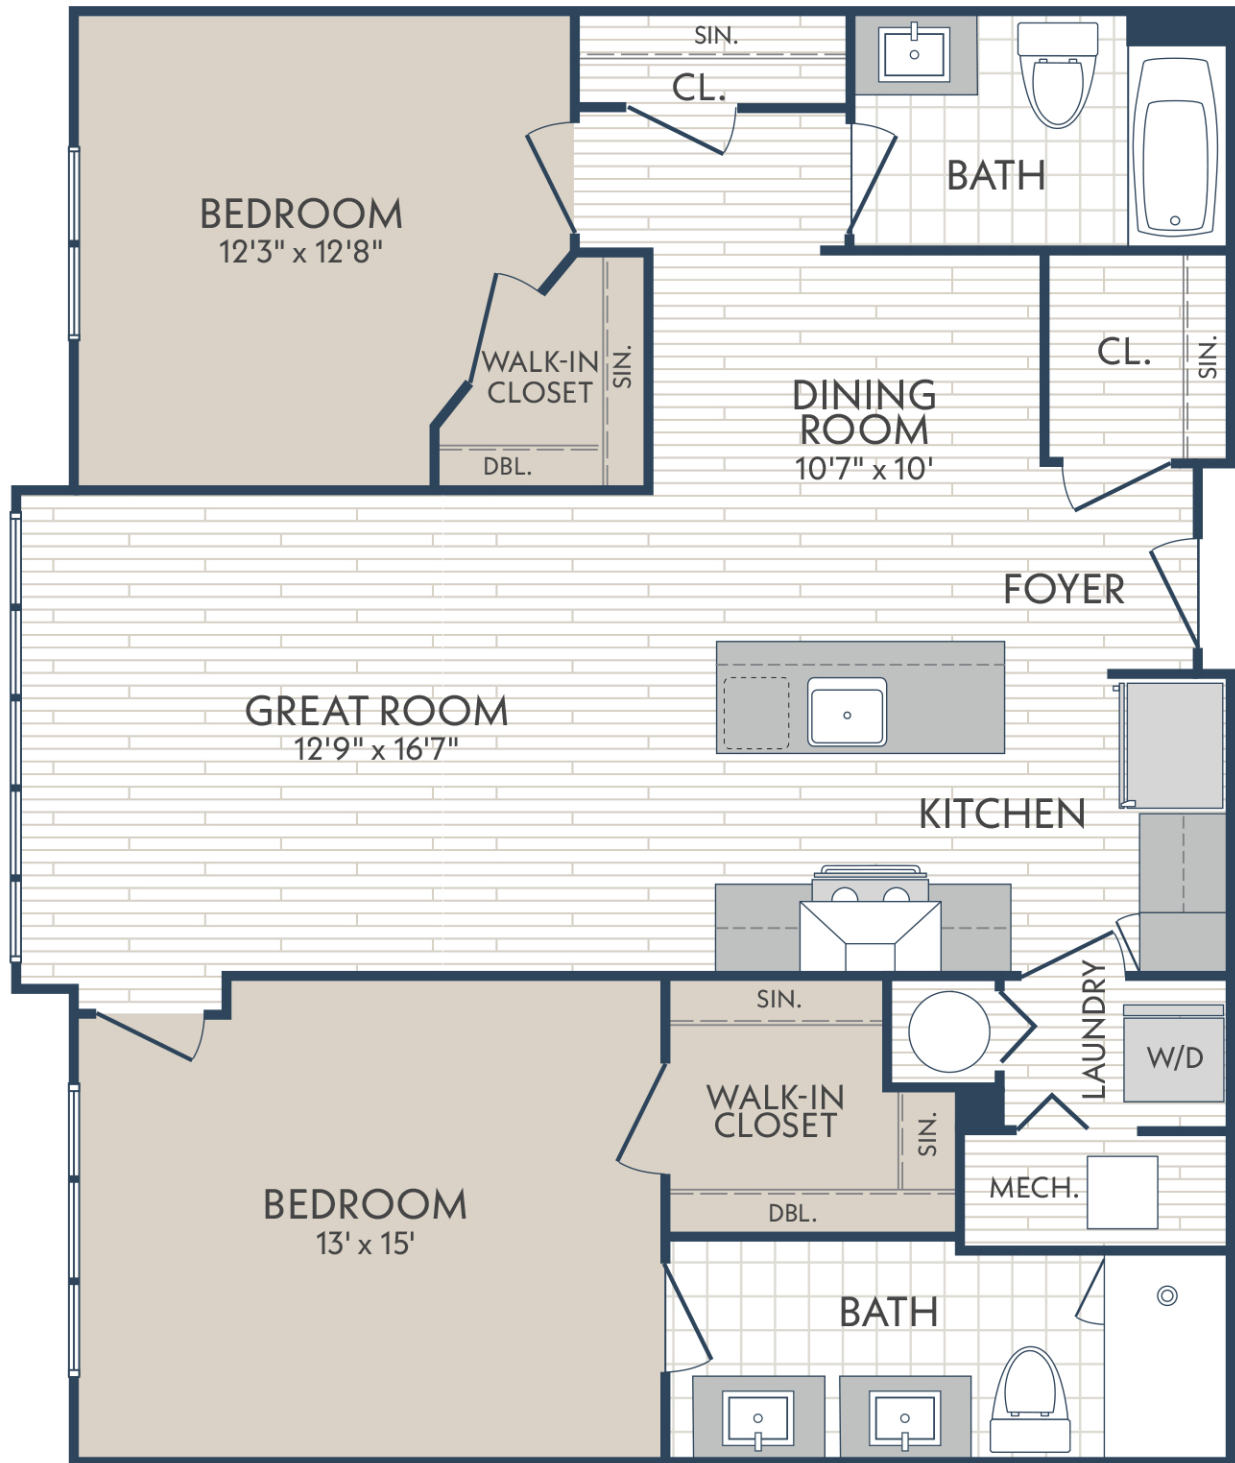

# Residence 26/36

1,169 sq. ft.

THE ENCLAVE   
by all seasons

Dimensions and square footage may vary by unit.

[www.AllSeasonsBirmingham.com](http://www.AllSeasonsBirmingham.com)