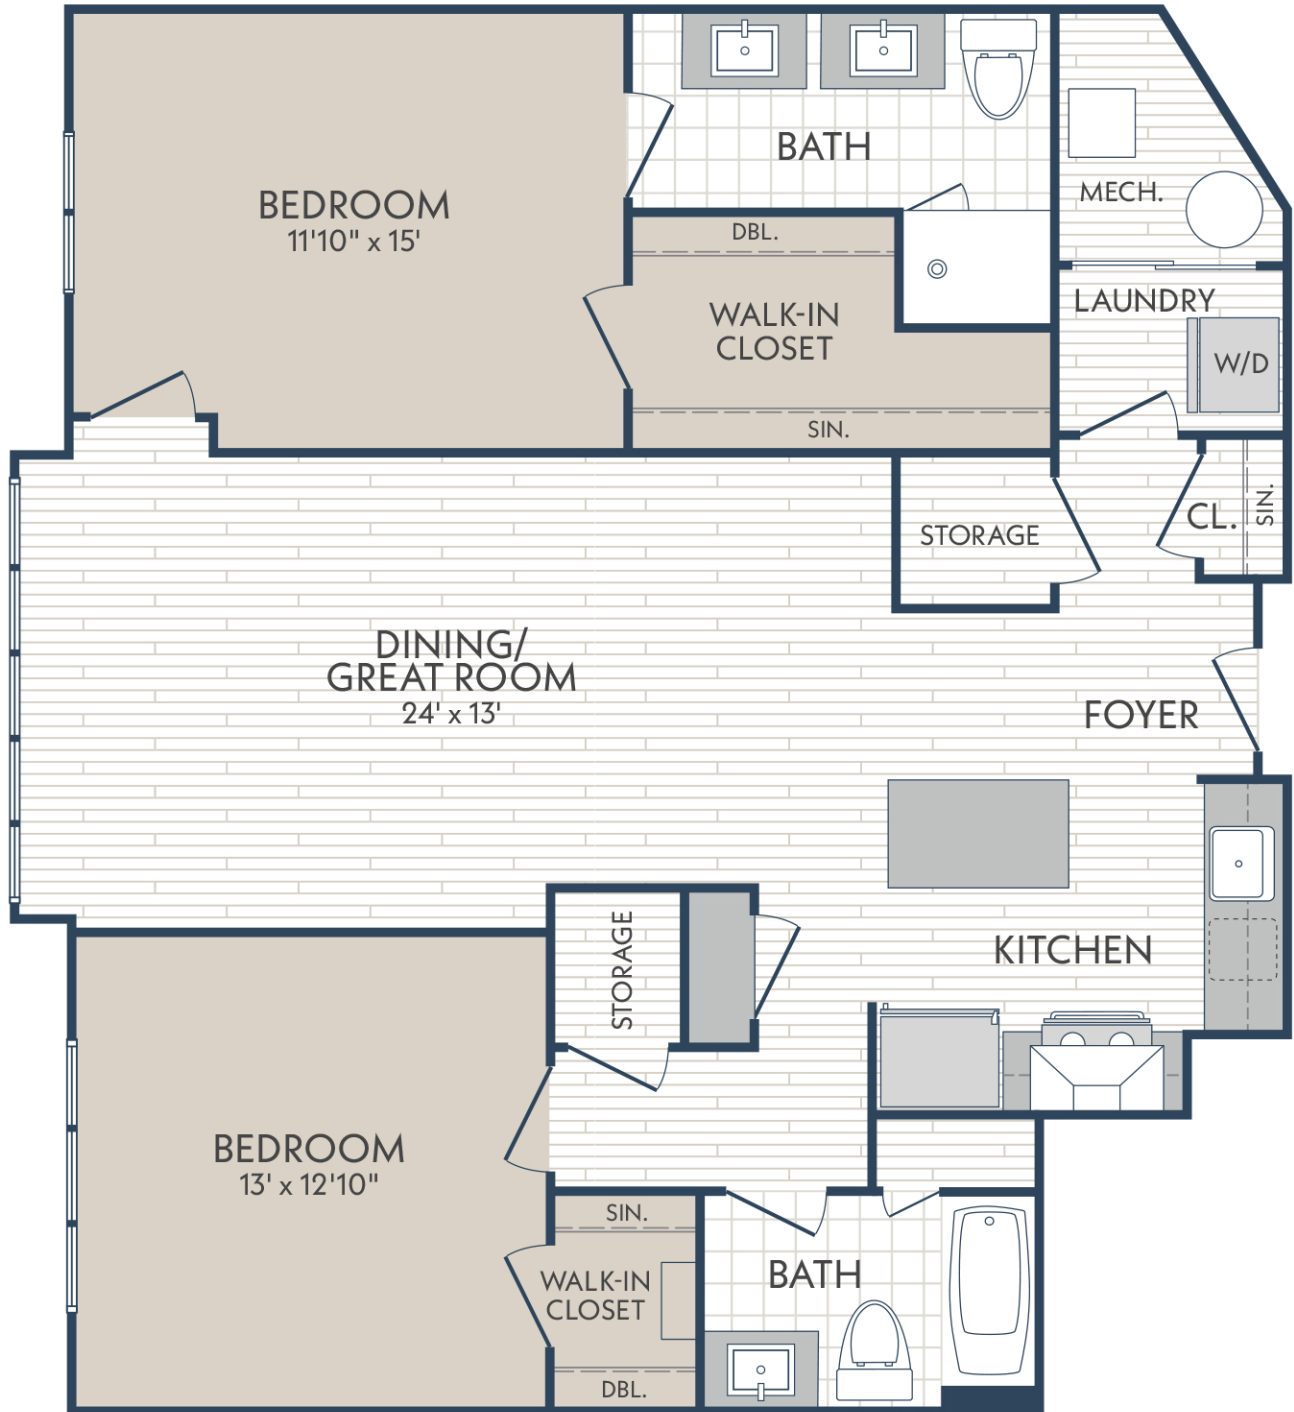

Residence 24/34

1,221 sq. ft.

THE ENCLAVE 
by all seasons

Dimensions and square footage may vary by unit.

www.AllSeasonsBirmingham.com