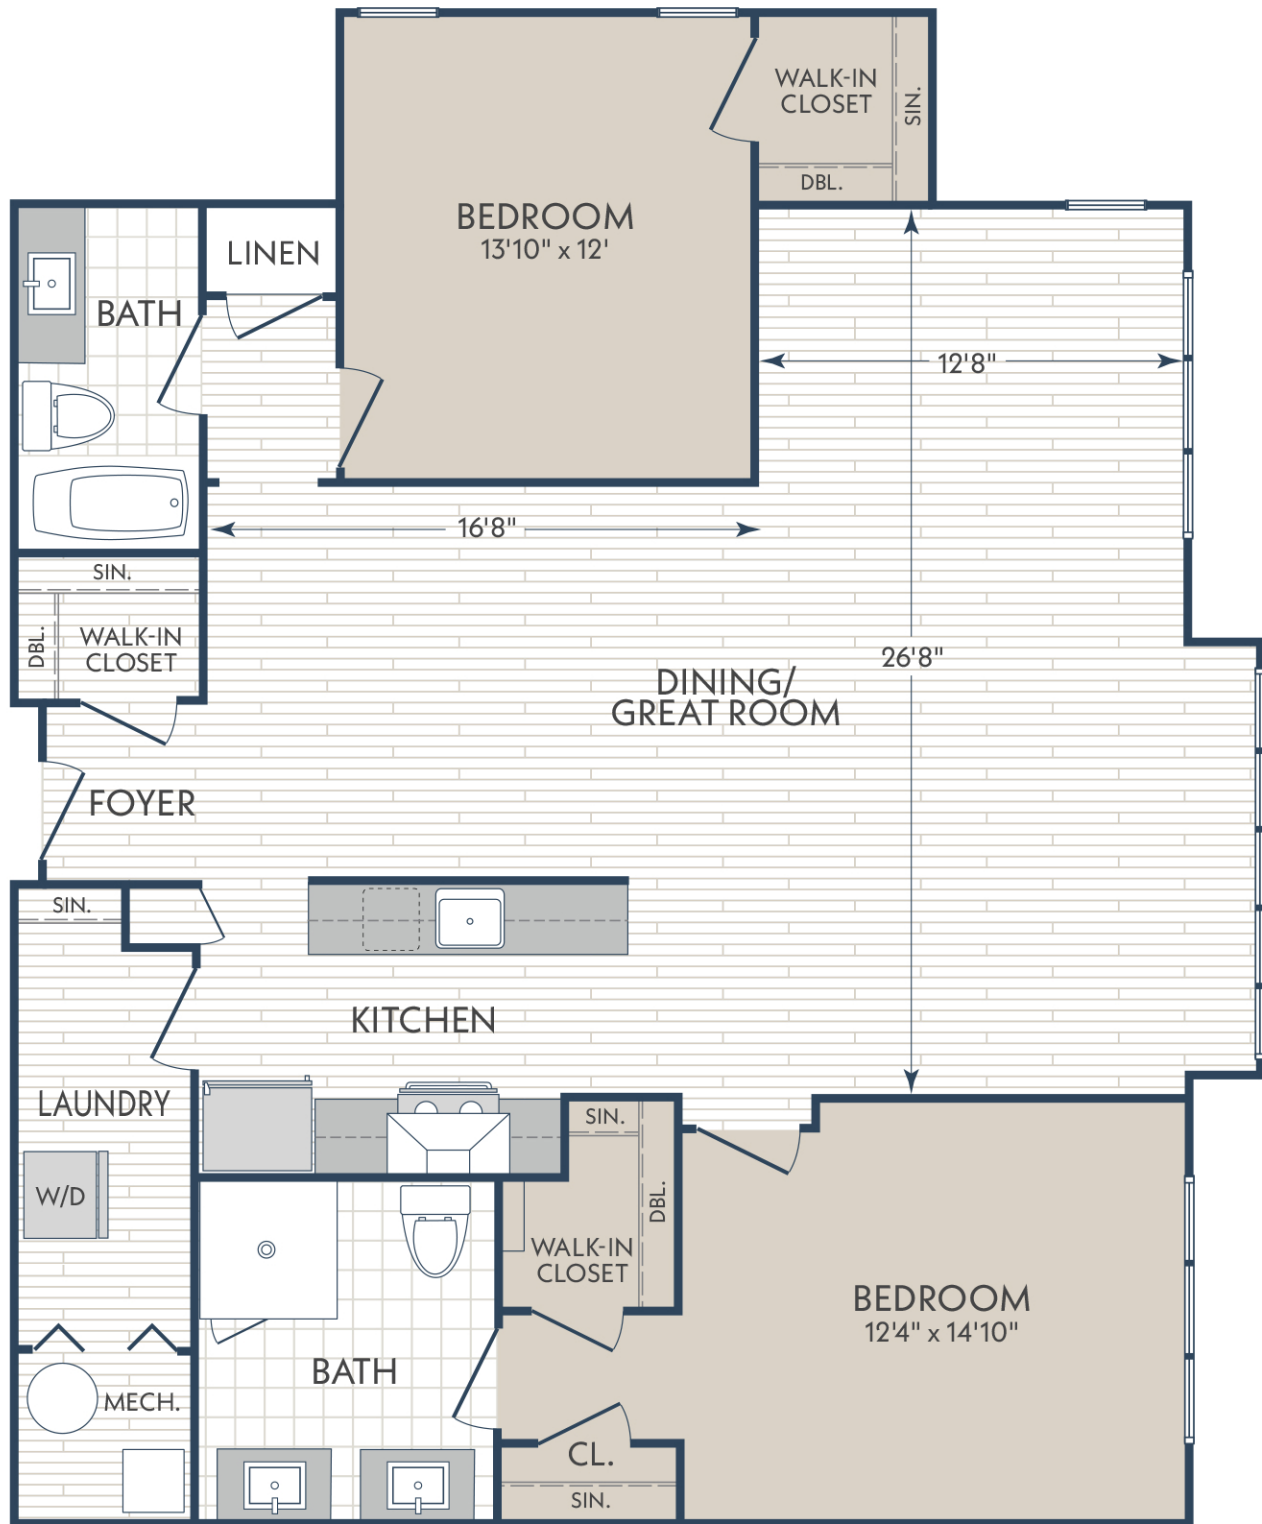

Residence 21/31

1,493 sq. ft.

THE ENCLAVE 
by all seasons

Dimensions and square footage may vary by unit.

www.AllSeasonsBirmingham.com