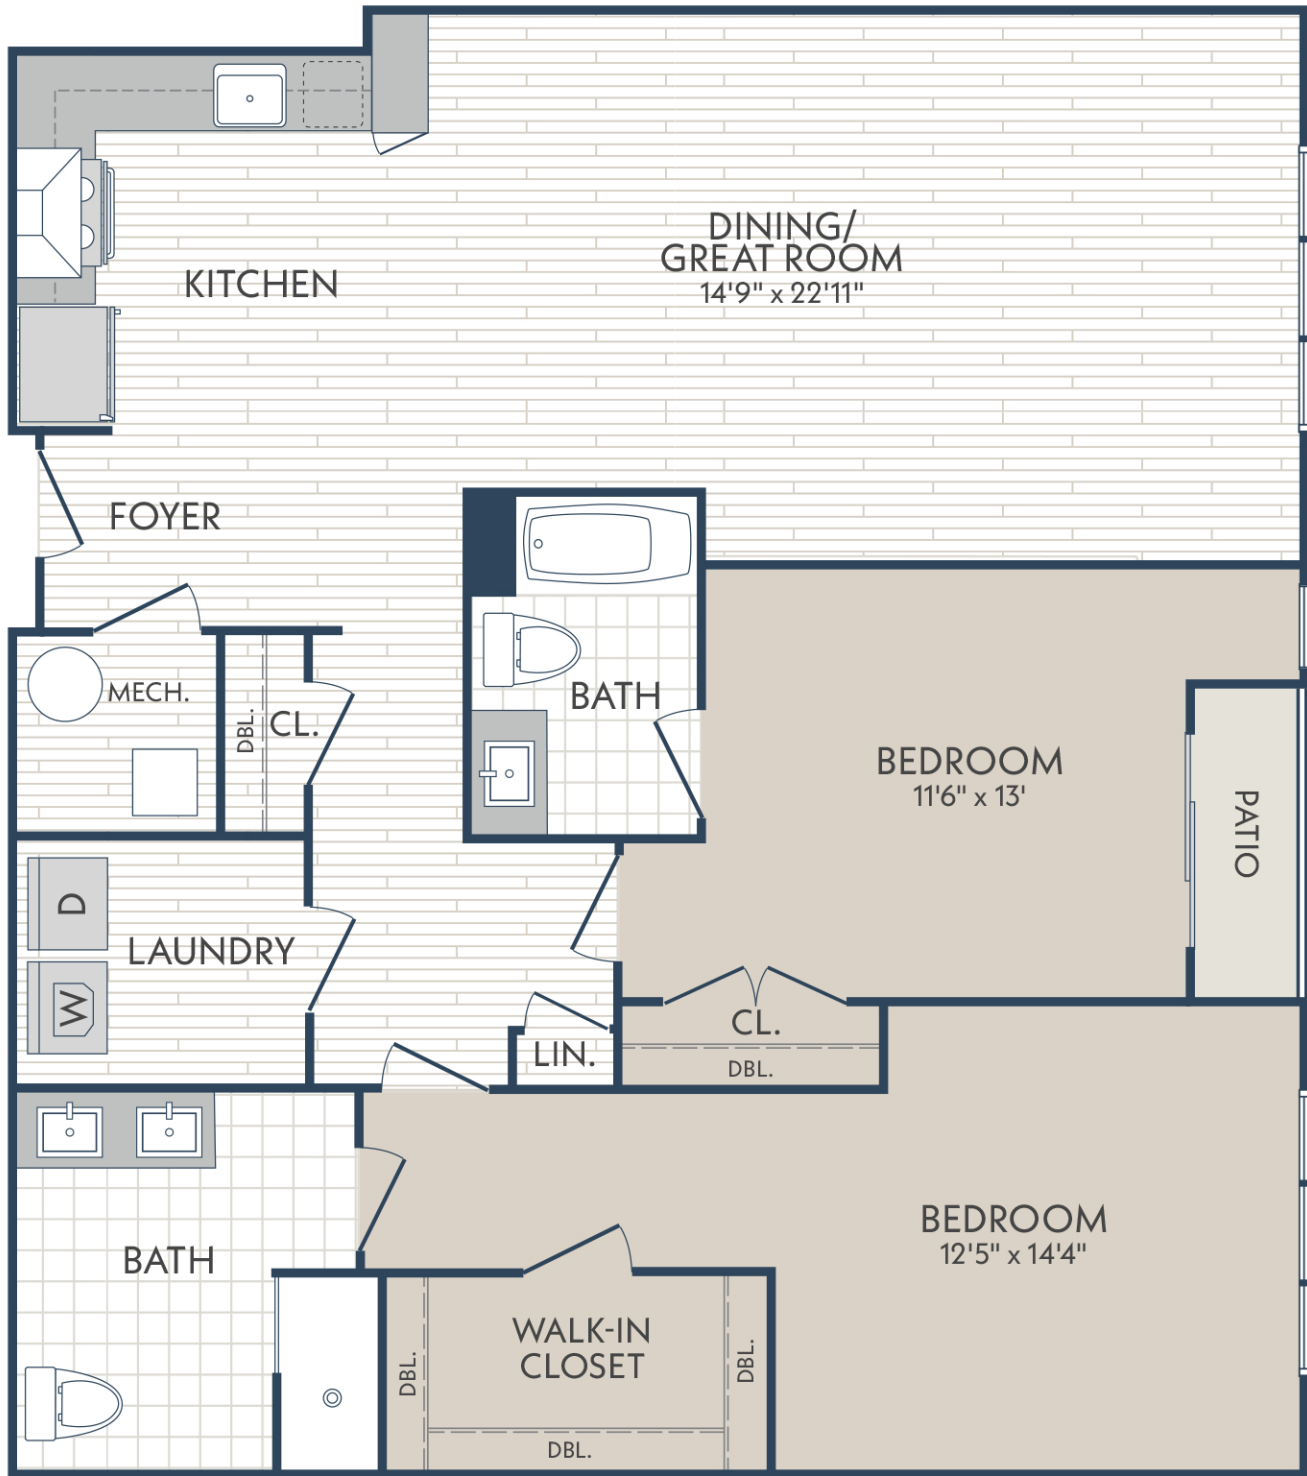

Residence 11

1,334 sq. ft.

THE ENCLAVE 
by all seasons

Dimensions and square footage may vary by unit.

www.AllSeasonsBirmingham.com