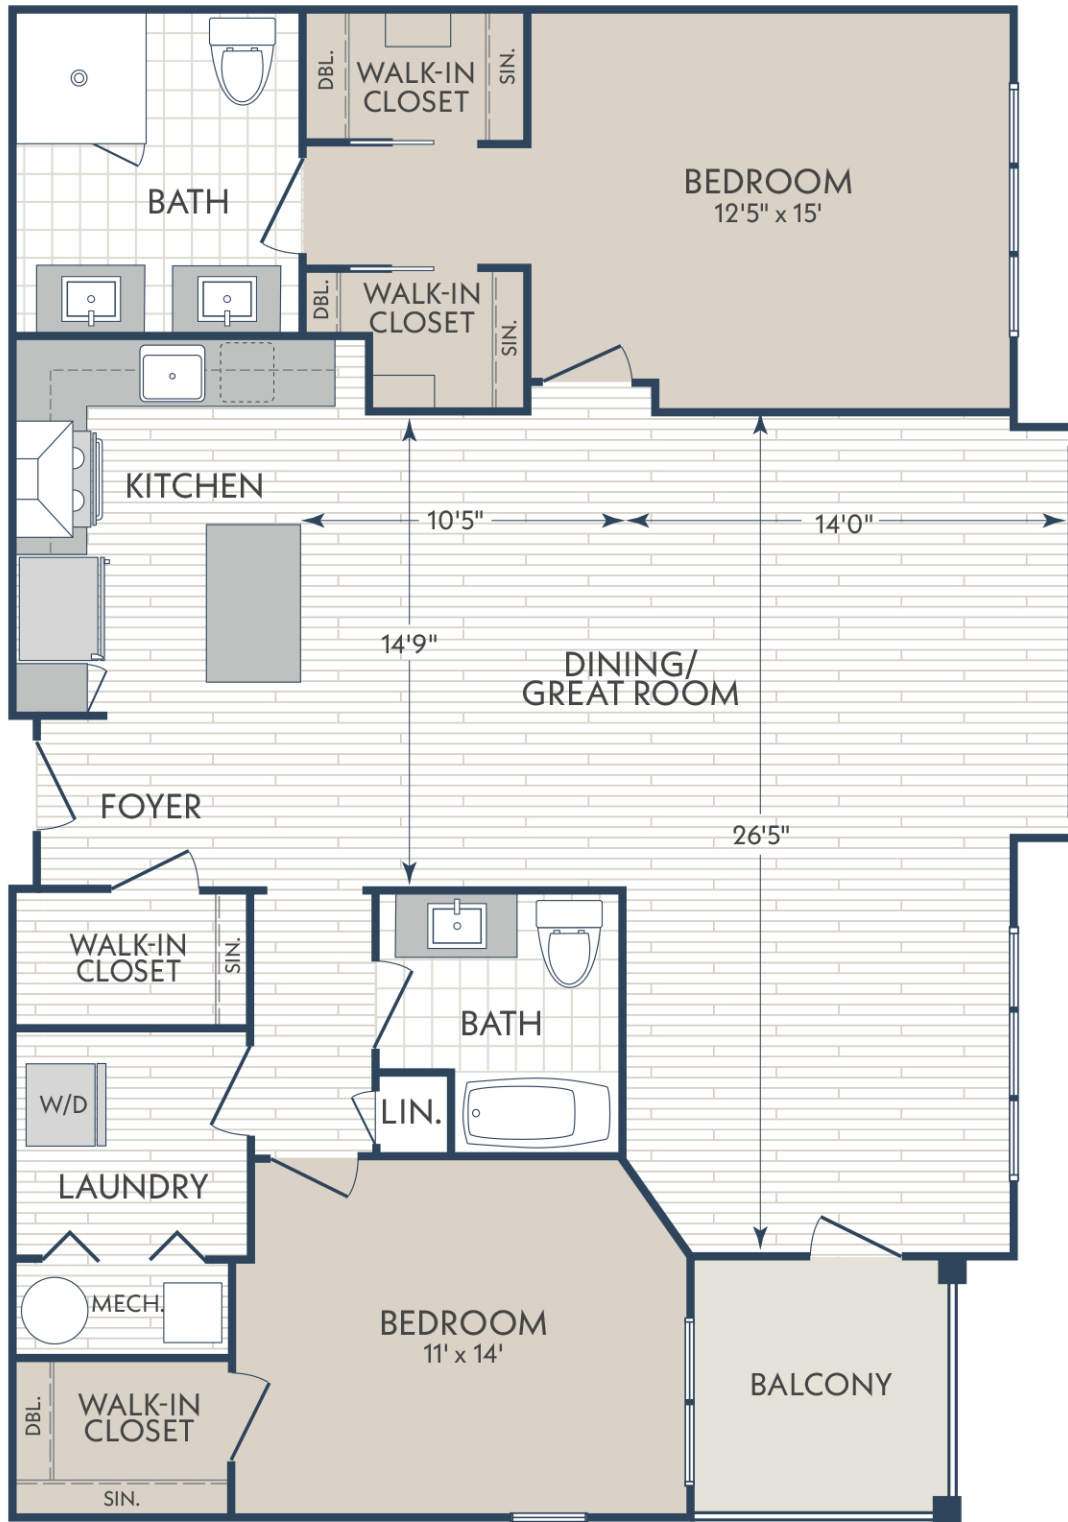

# Residence 23/33

1,428 sq. ft.

THE ENCLAVE   
by all seasons

Dimensions and square footage may vary by unit.

[www.AllSeasonsBirmingham.com](http://www.AllSeasonsBirmingham.com)