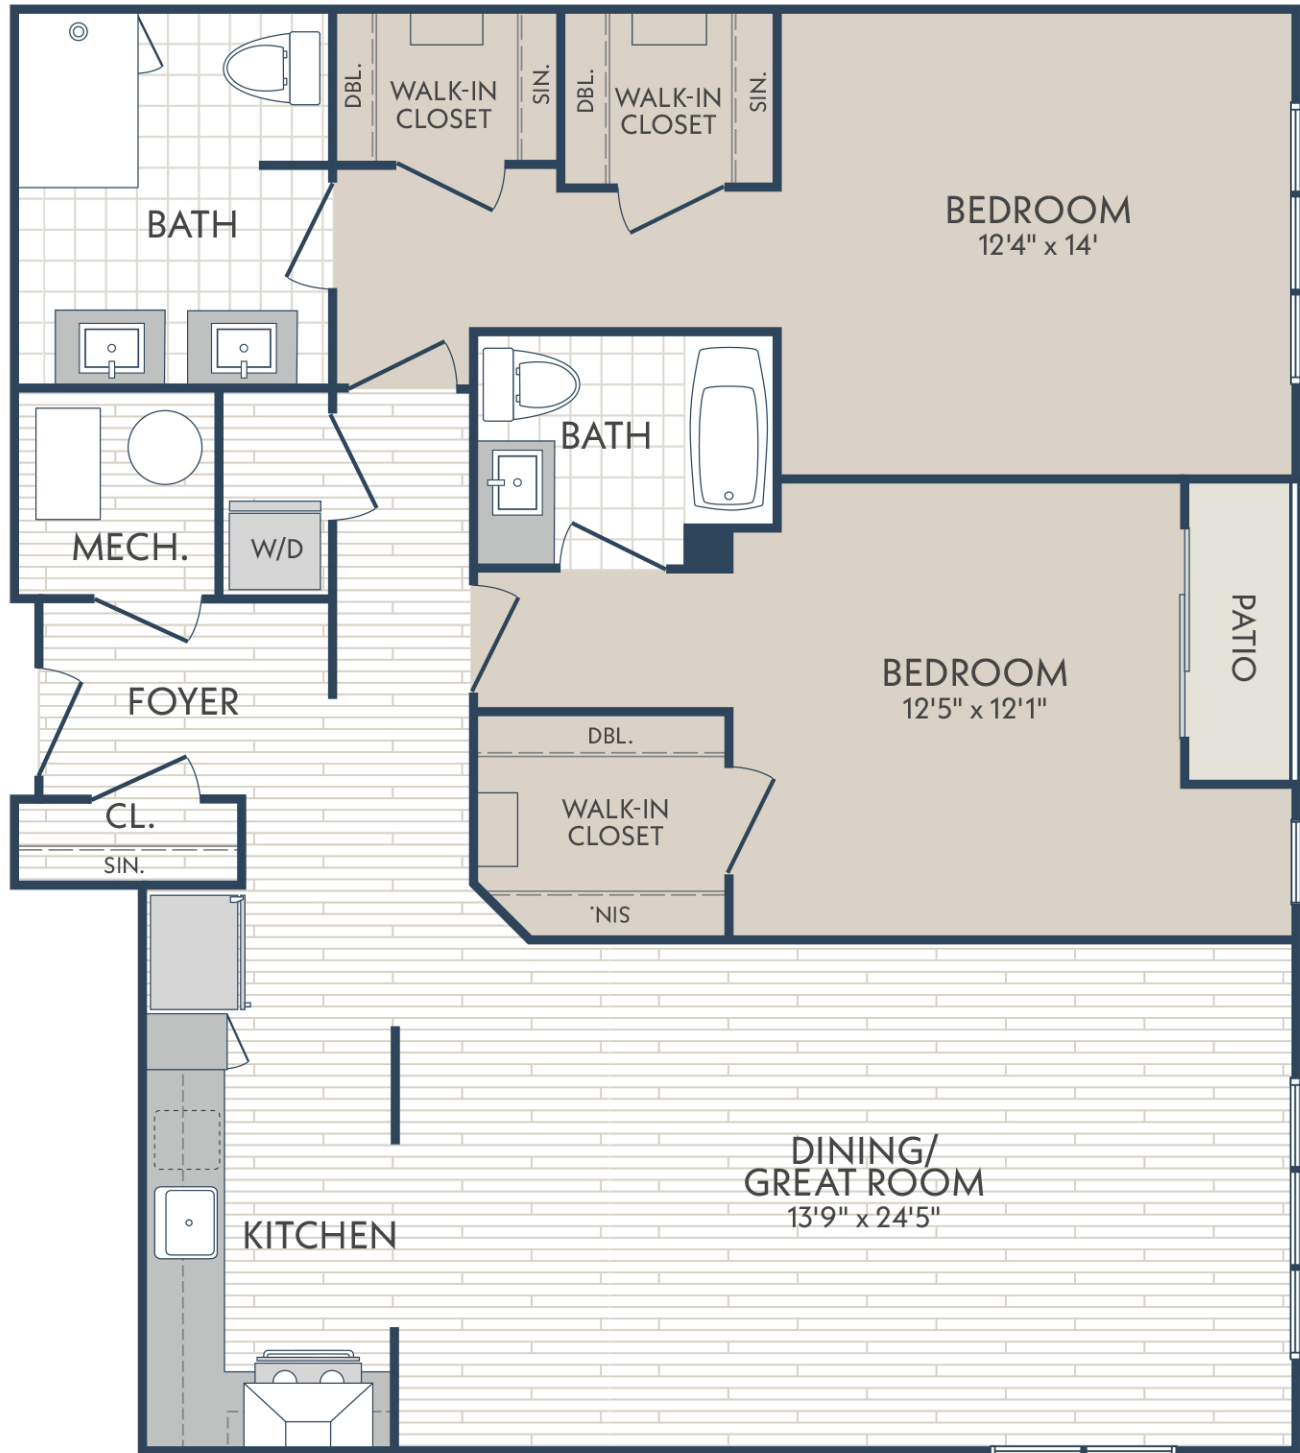

# Residence 13

1,283 sq. ft.

THE ENCLAVE   
by all seasons

Dimensions and square footage may vary by unit.

[www.AllSeasonsBirmingham.com](http://www.AllSeasonsBirmingham.com)