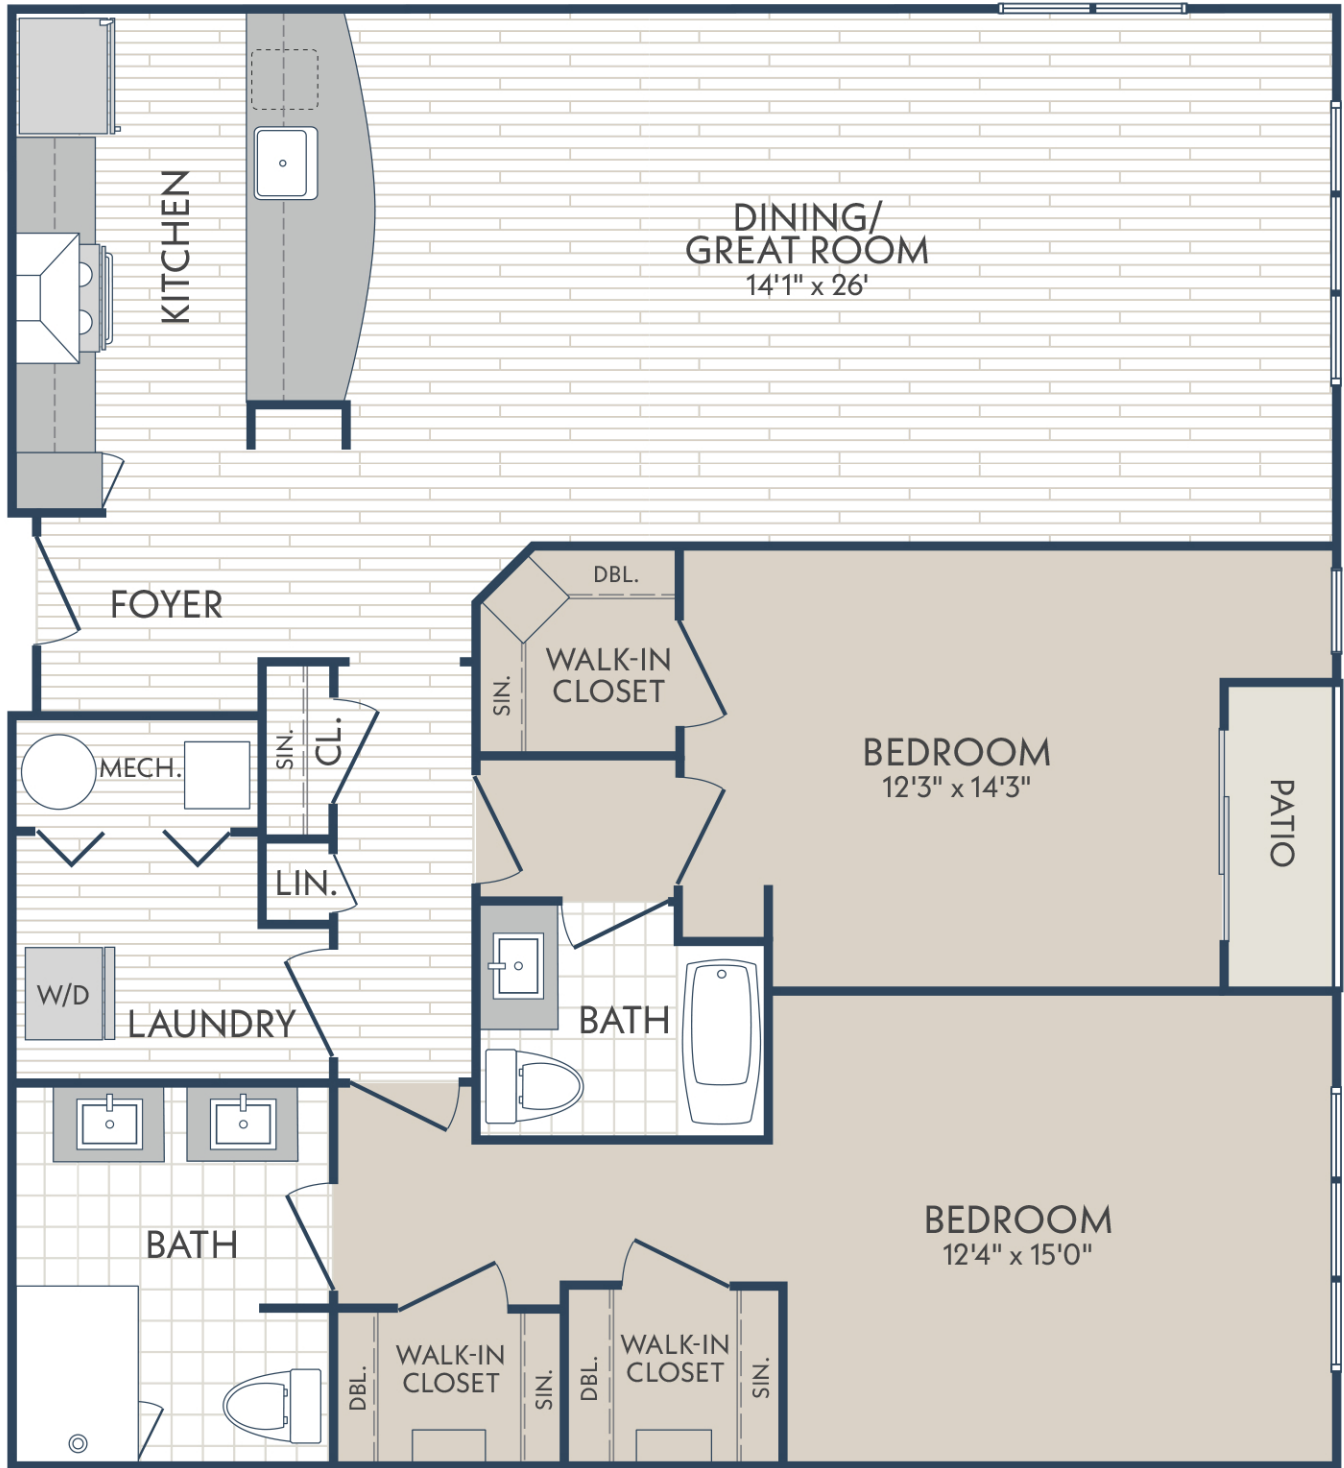

# Residence 12

1,364 sq. ft.

THE ENCLAVE   
by all seasons

Dimensions and square footage may vary by unit.

[www.AllSeasonsBirmingham.com](http://www.AllSeasonsBirmingham.com)