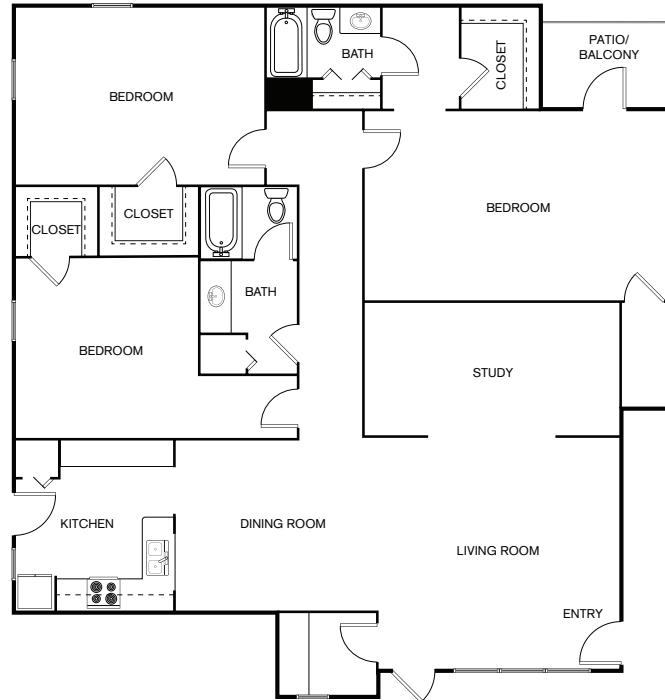

PET POLICY TYPE

CAT, DOG

MAX PETS

2

C1

3 BEDROOM, 2 BATH
SQ FT: 1,676 SQ FT

HOME FEATURES

- ✓ Carpeting
- ✓ Ceiling Fan
- ✓ Garbage Disposal
- ✓ Large Closets
- ✓ Pantry
- ✓ Refrigerator