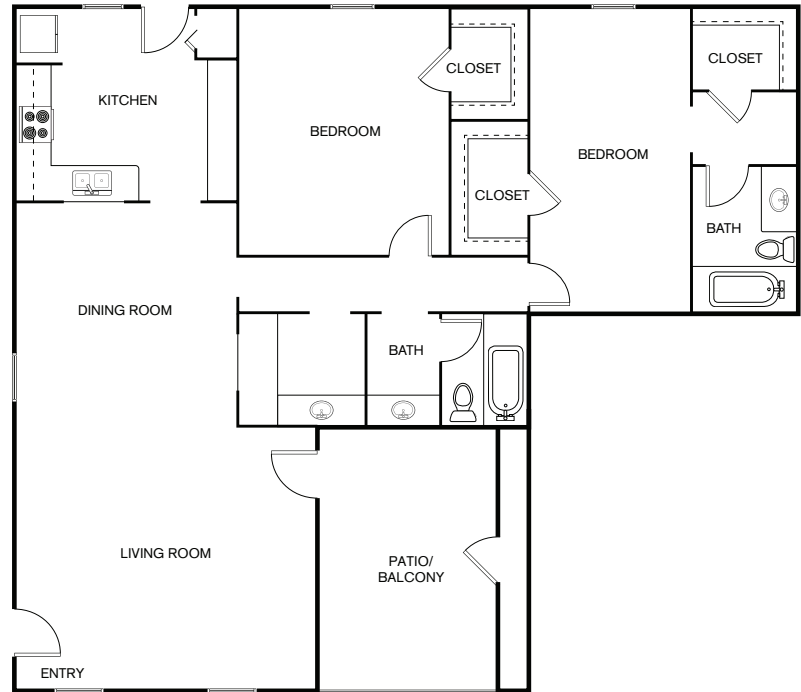

PET POLICY TYPE

CAT, DOG

MAX PETS

2

B3

2 BEDROOM, 2 BATH
SQ FT: 1,186 SQ FT

HOME FEATURES

- ✓ Carpeting
- ✓ Ceiling Fan
- ✓ Garbage Disposal
- ✓ Large Closets
- ✓ Pantry
- ✓ Refrigerator