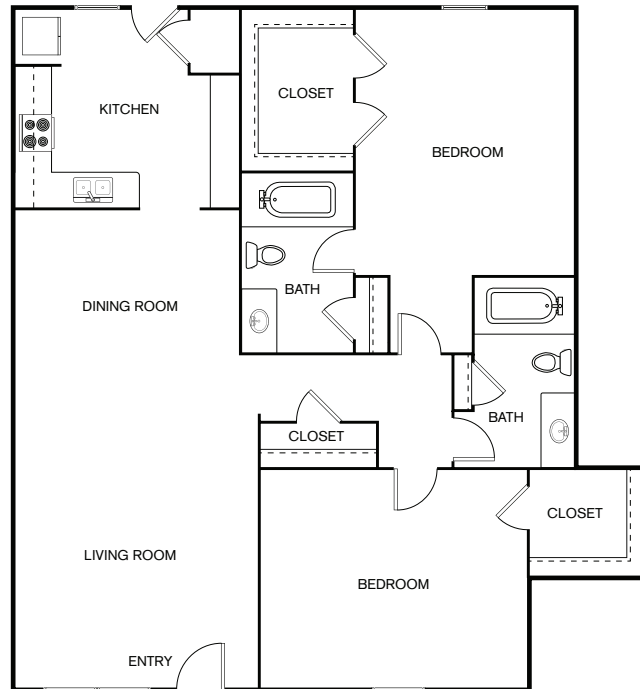

PET POLICY TYPE

CAT, DOG

MAX PETS

2

B2

2 BEDROOM, 2 BATH
SQ FT: 980 SQ FT

HOME FEATURES

- ✓ Carpeting
- ✓ Garbage Disposal
- ✓ Pantry
- ✓ Ceiling Fan
- ✓ Large Closets
- ✓ Refrigerator