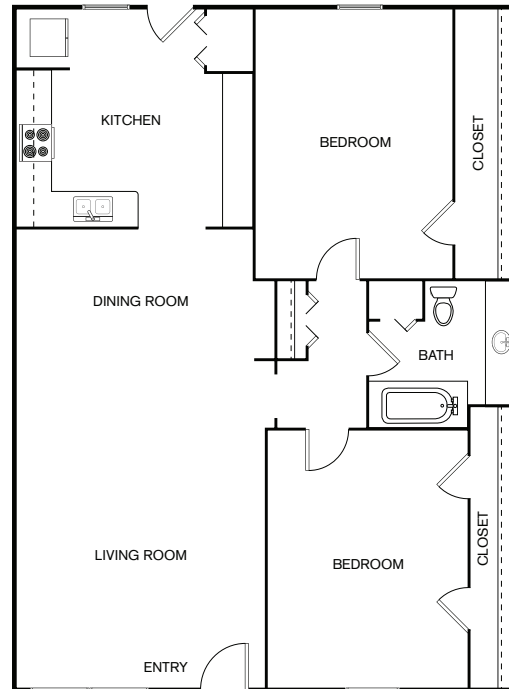

PET POLICY TYPE

CAT, DOG

MAX PETS

2

B1

2 BEDROOM, 1 BATH
SQ FT: 910 SQ FT

HOME FEATURES

- ✓ Carpeting
- ✓ Garbage Disposal
- ✓ Pantry
- ✓ Ceiling Fan
- ✓ Large Closets
- ✓ Refrigerator