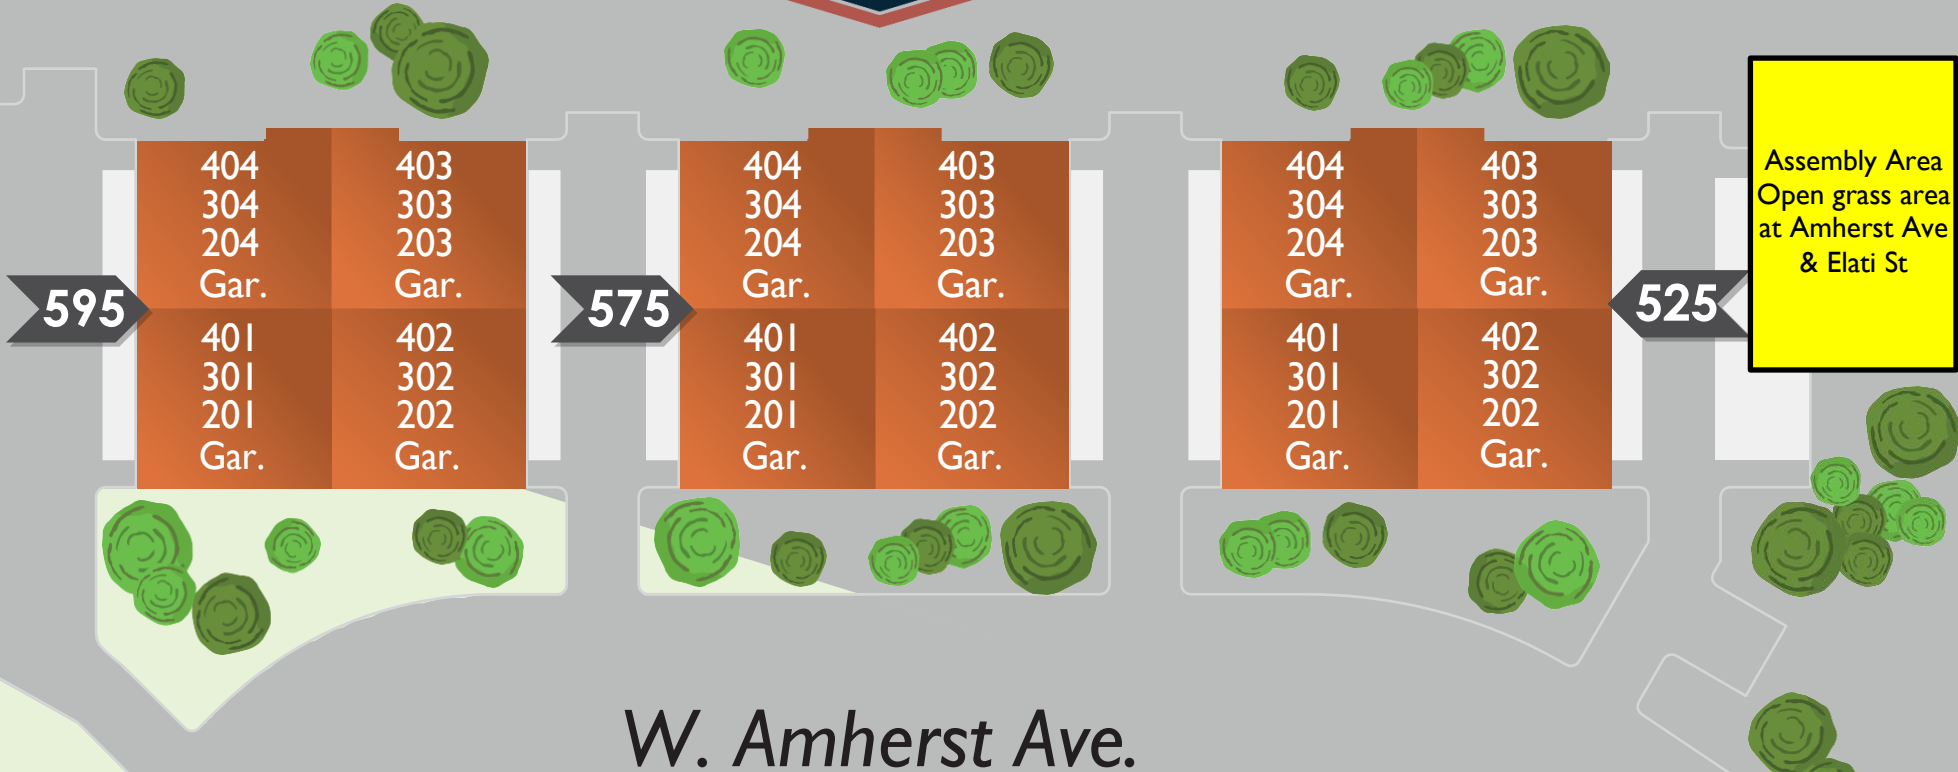

ASSEMBLY MAP

Head to the assembly area or as otherwise directed by local authority, in the event of an emergency.

Assembly Area
Open grass area
at Amherst Ave
& Elati St

W. Amherst Ave.