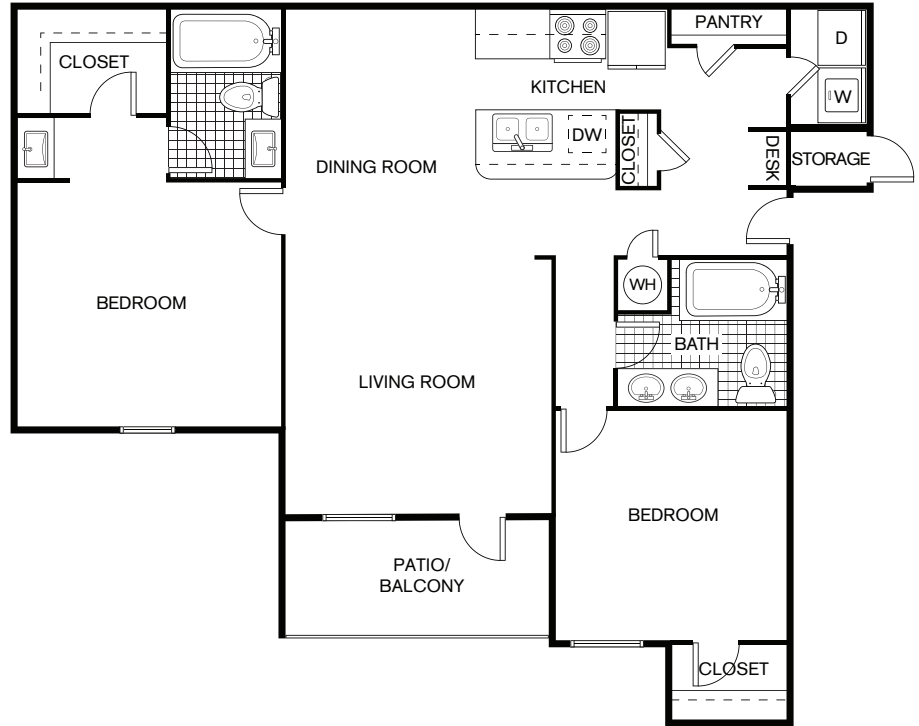

PET POLICY TYPE

CAT, DOG

MAX PETS

2

B2

2 BEDROOM, 2 BATH
SQ FT: 1,082 SQ FT

HOME FEATURES

- ✓ Microwave*
- ✓ Garbage Disposal
- ✓ Dishwasher
- ✓ Mini Blinds
- ✓ Entry Closet
- ✓ Quartz Countertops*
- ✓ Wood-Inspired Kitchen Flooring