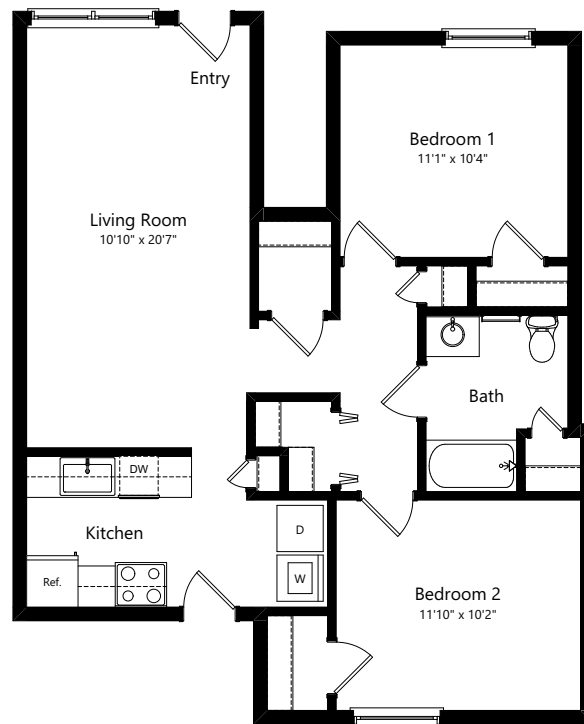

CAT, DOG

MAX PETS

2

B1

2 BEDROOM, 1 BATH
SQ FT: 855 SQ FT

HOME FEATURES

- ✓ Interior Renovations Coming Soon
- ✓ Plush Carpet
- ✓ Large Closets
- ✓ Fully-Equipped Kitchen
- ✓ Spacious Floorplans
- ✓ Patio or Balcony
- ✓ Wood-Inspired Flooring
- ✓ Washer & Dryer Connections