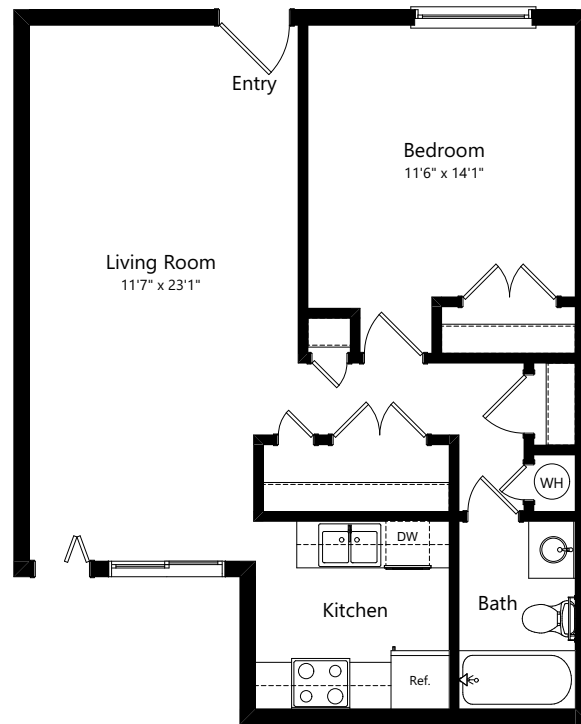

CAT, DOG

MAX PETS

2

A1

1 BEDROOM, 1 BATH
SQ FT: 697 SQ FT

HOME FEATURES

- ✓ Interior Renovations Coming Soon
- ✓ Fully-Equipped Kitchen
- ✓ Wood-Inspired Flooring
- ✓ Plush Carpet
- ✓ Spacious Floorplans
- ✓ Washer & Dryer Connections
- ✓ Large Closets
- ✓ Patio or Balcony