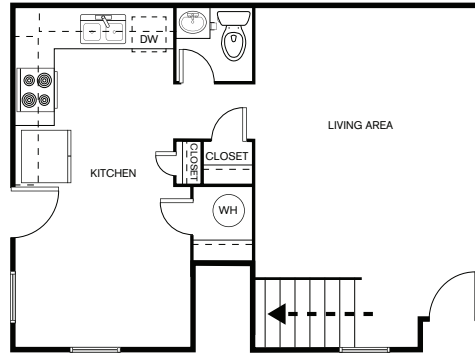

### MAX PETS

2

C1

3 BEDROOM, 2.5 BATH  
SQ FT: 1,183 SQ FT