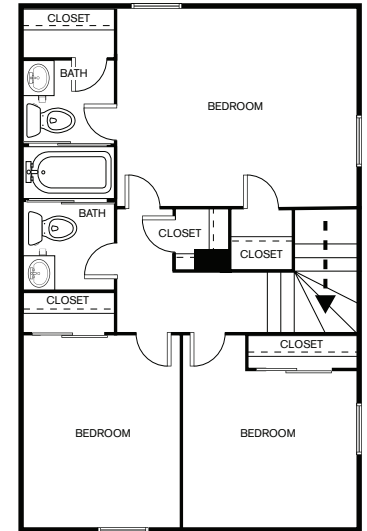

### MAX PETS

2

C1

3 BEDROOM, 2.5 BATH  
SQ FT: 1,183 SQ FT