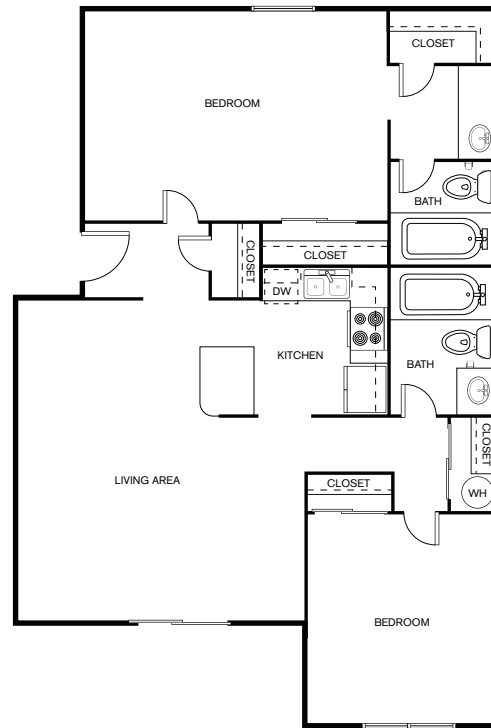

2

B2

2 BEDROOM, 2 BATH
SQ FT: 1,040 SQ FT

HOME FEATURES

- ✓ Window Coverings
- ✓ Air Conditioning
- ✓ Patio/Balcony
- ✓ Refrigerator

*Available in select units

COMMUNITY FEATURES

- ✓ Pet Friendly
- ✓ Beautiful Renovations Underway
- ✓ On-Site Management
- ✓ On-Site Maintenance
- ✓ Online Resident Portal