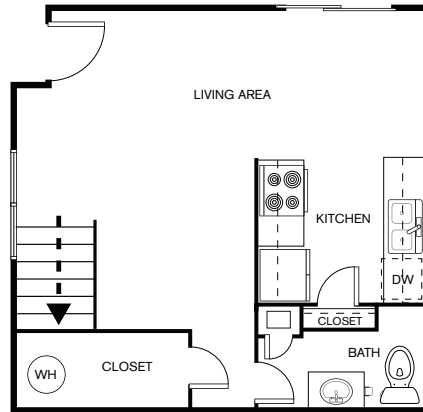

2

B1

2 BEDROOM, 1.5 BATH
SQ FT: 898 SQ FT

HOME FEATURES

- ✓ Window Coverings
- ✓ Air Conditioning
- ✓ Patio/Balcony
- ✓ Refrigerator

*Available in select units

COMMUNITY FEATURES

- ✓ Pet Friendly
- ✓ Beautiful Renovations Underway
- ✓ On-Site Management
- ✓ On-Site Maintenance
- ✓ Online Resident Portal