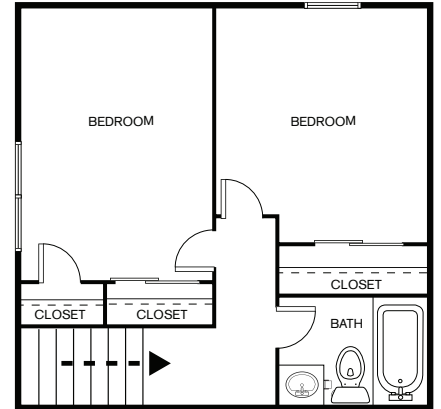

2

B1

2 BEDROOM, 1.5 BATH
SQ FT: 898 SQ FT

HOME FEATURES

- ✓ Window Coverings
- ✓ Air Conditioning
- ✓ Patio/Balcony
- ✓ Refrigerator

*Available in select units

COMMUNITY FEATURES

- ✓ Pet Friendly
- ✓ Beautiful Renovations Underway
- ✓ On-Site Management
- ✓ On-Site Maintenance
- ✓ Online Resident Portal