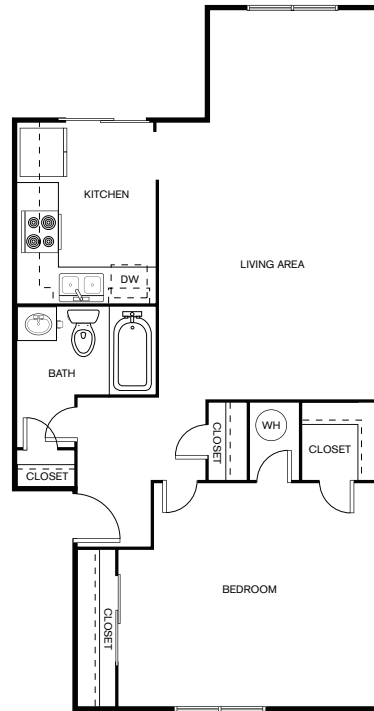

2

A2

1 BEDROOM, 1 BATH
SQ FT: 845 SQ FT

HOME FEATURES

- ✓ Window Coverings
- ✓ Air Conditioning
- ✓ Patio/Balcony
- ✓ Refrigerator

*Available in select units

COMMUNITY FEATURES

- ✓ Pet Friendly
- ✓ Beautiful Renovations Underway
- ✓ On-Site Management
- ✓ On-Site Maintenance
- ✓ Online Resident Portal