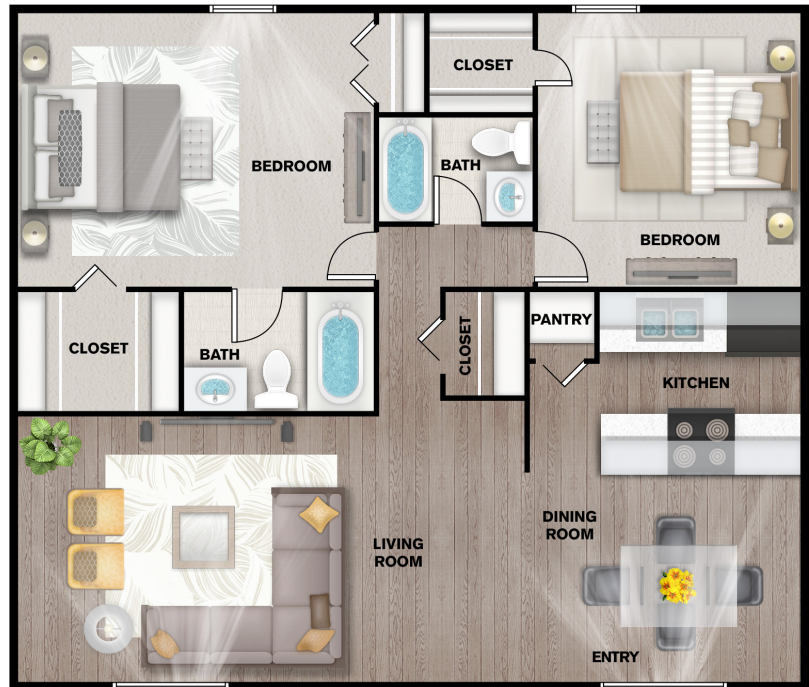

CAT, DOG

MAX PETS

2

B5.2

2 BEDROOM, 2 BATH
SQ FT: 1,020 SQ FT

HOME FEATURES

- ✓ Air Conditioning
- ✓ Ceiling Fan
- ✓ Fireplace
- ✓ Garbage Disposal
- ✓ Washer and Dryer Connections
- ✓ Walk-In Closets

*Available in select units